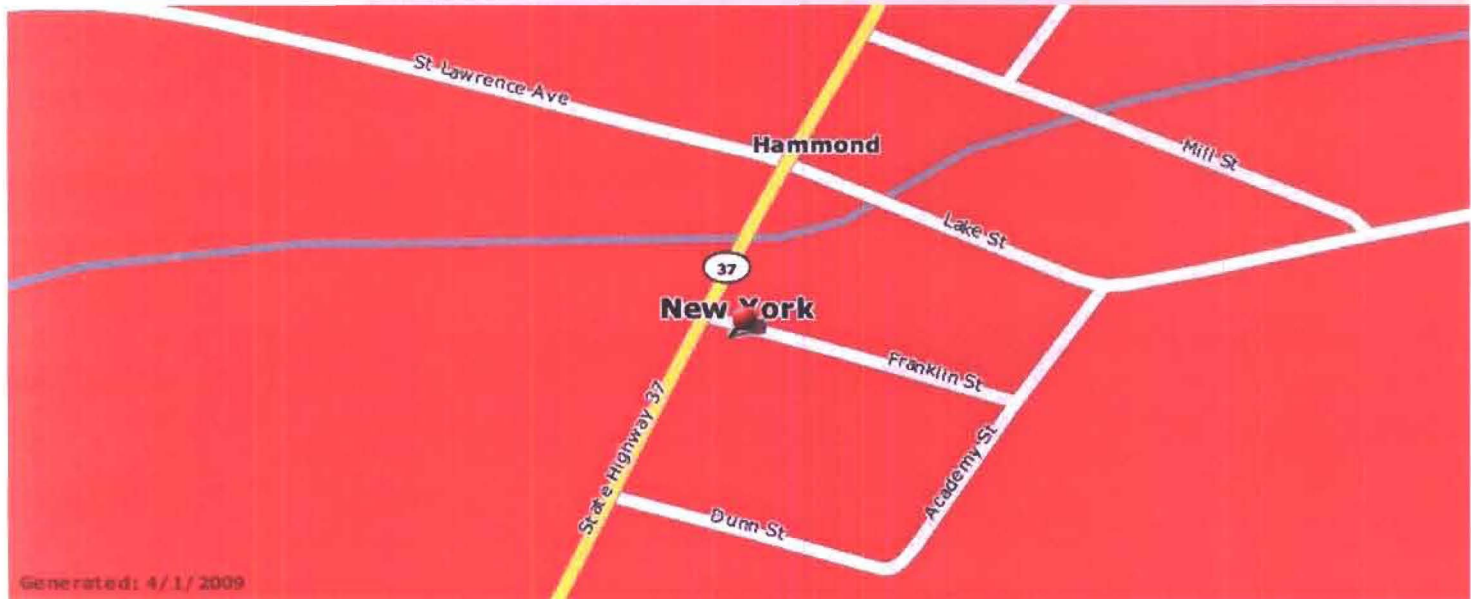

Verizon Wireless Printer Friendly Coverage Map

Generated: 4/1/2009

Mapped Coverage
Voice and Messaging

Mapped Location
26 S Main St
Hammond, NY
13646

Map Legend

- Digital Coverage
- Analog Coverage
- No Coverage
- VZW Store

These Coverage Locator depictions apply to the following calling plans:

Nationwide Calling Plans, America's Choice initiated (activated) on or after 2/21/2005, Mobile Broadband and INpulse.

Roaming charges will apply in the Canada Coverage area unless you subscribe to the Nationwide Plus Canada Plan.