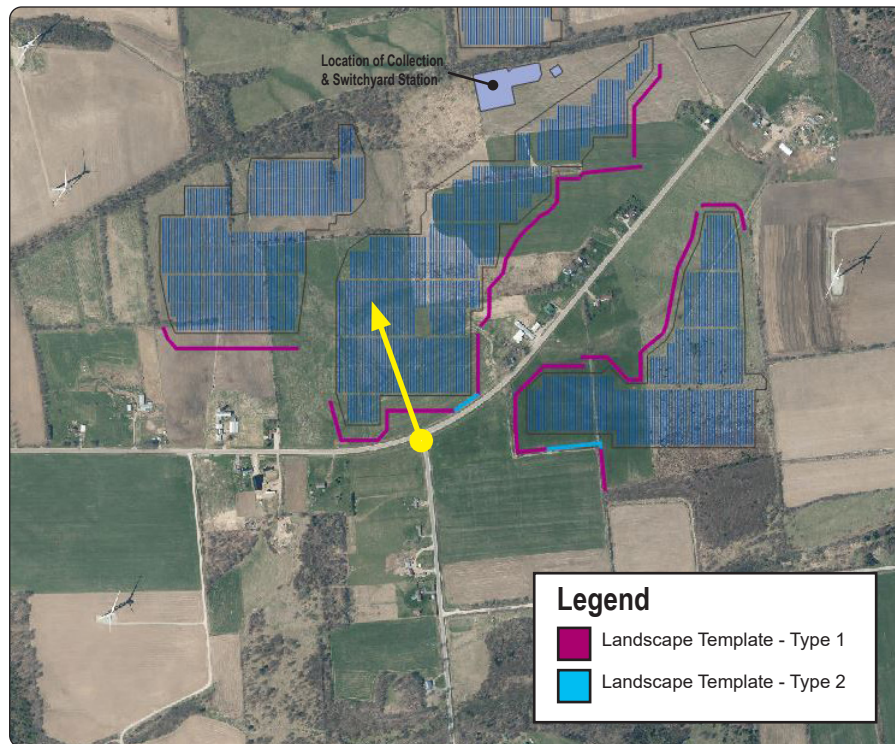

Existing Conditions

NNW

Viewpoint Location Aerial Map

Viewpoint Location Topographic Map

Viewpoint Coordinates	44.91134 -74.11632
Town	Chateaugay
Viewpoint Elevation (MSL)	1,034
Distance to Fence Line	308'
Direction of View	North Northwest
Lens Focal Length	50mm (35mm Equivalent)
Date/Time of Photograph	3/22/2021, 11:07 AM