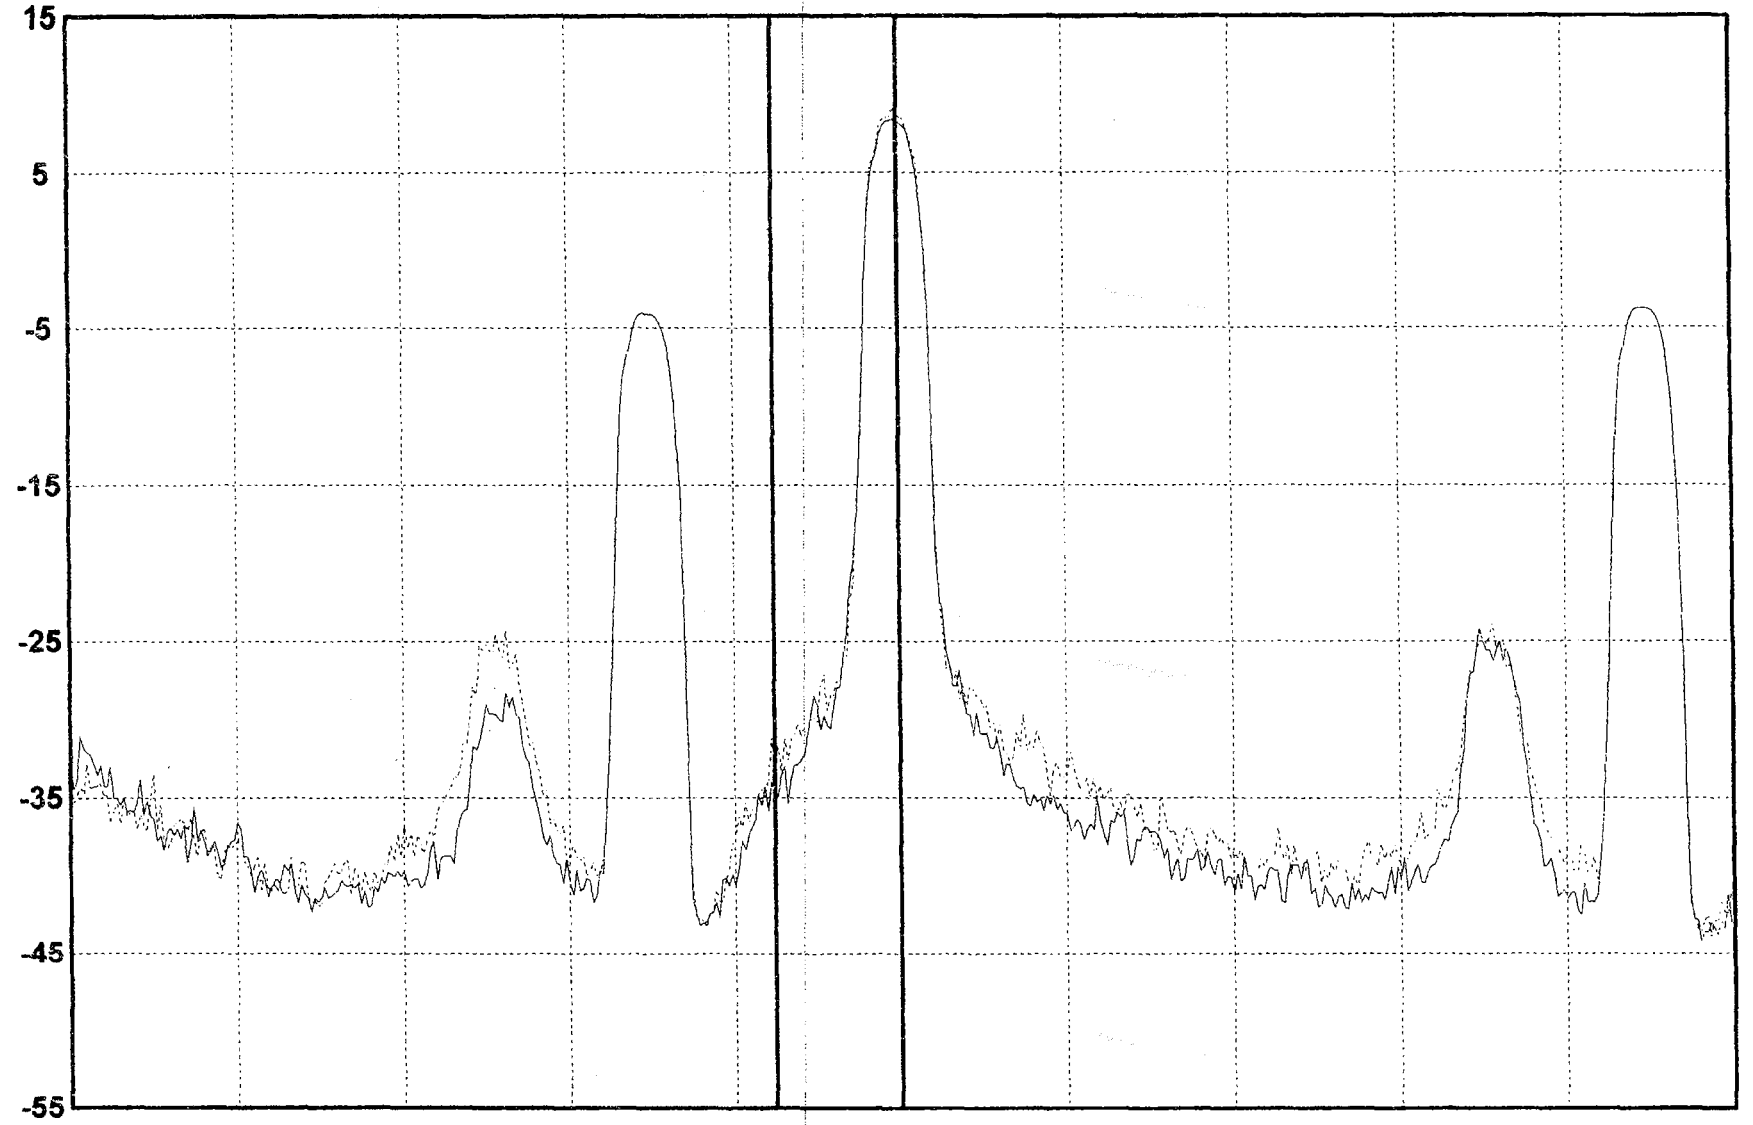

Unit Calibration Date : 8/29/2005 Unit Serial Number : 6528-0805

Tech. Name : of : CABLEVISION SYSTEMS CORP

Site Id : 704 Comments :

Mode : DIST

Date : January 18, 2008

Time : 12:27:58 PM

Temp 25 C

ATT: 15 dB OFS: 0 dB

Field : 1 Line : 10

dBmV Video Channel: 36

CF: 295.262 MHz 12.3 dBmV

SPAN: 10 MHz

CSO : 62.4 dB

-0.7500 MHz

2.6 dB

Average 2