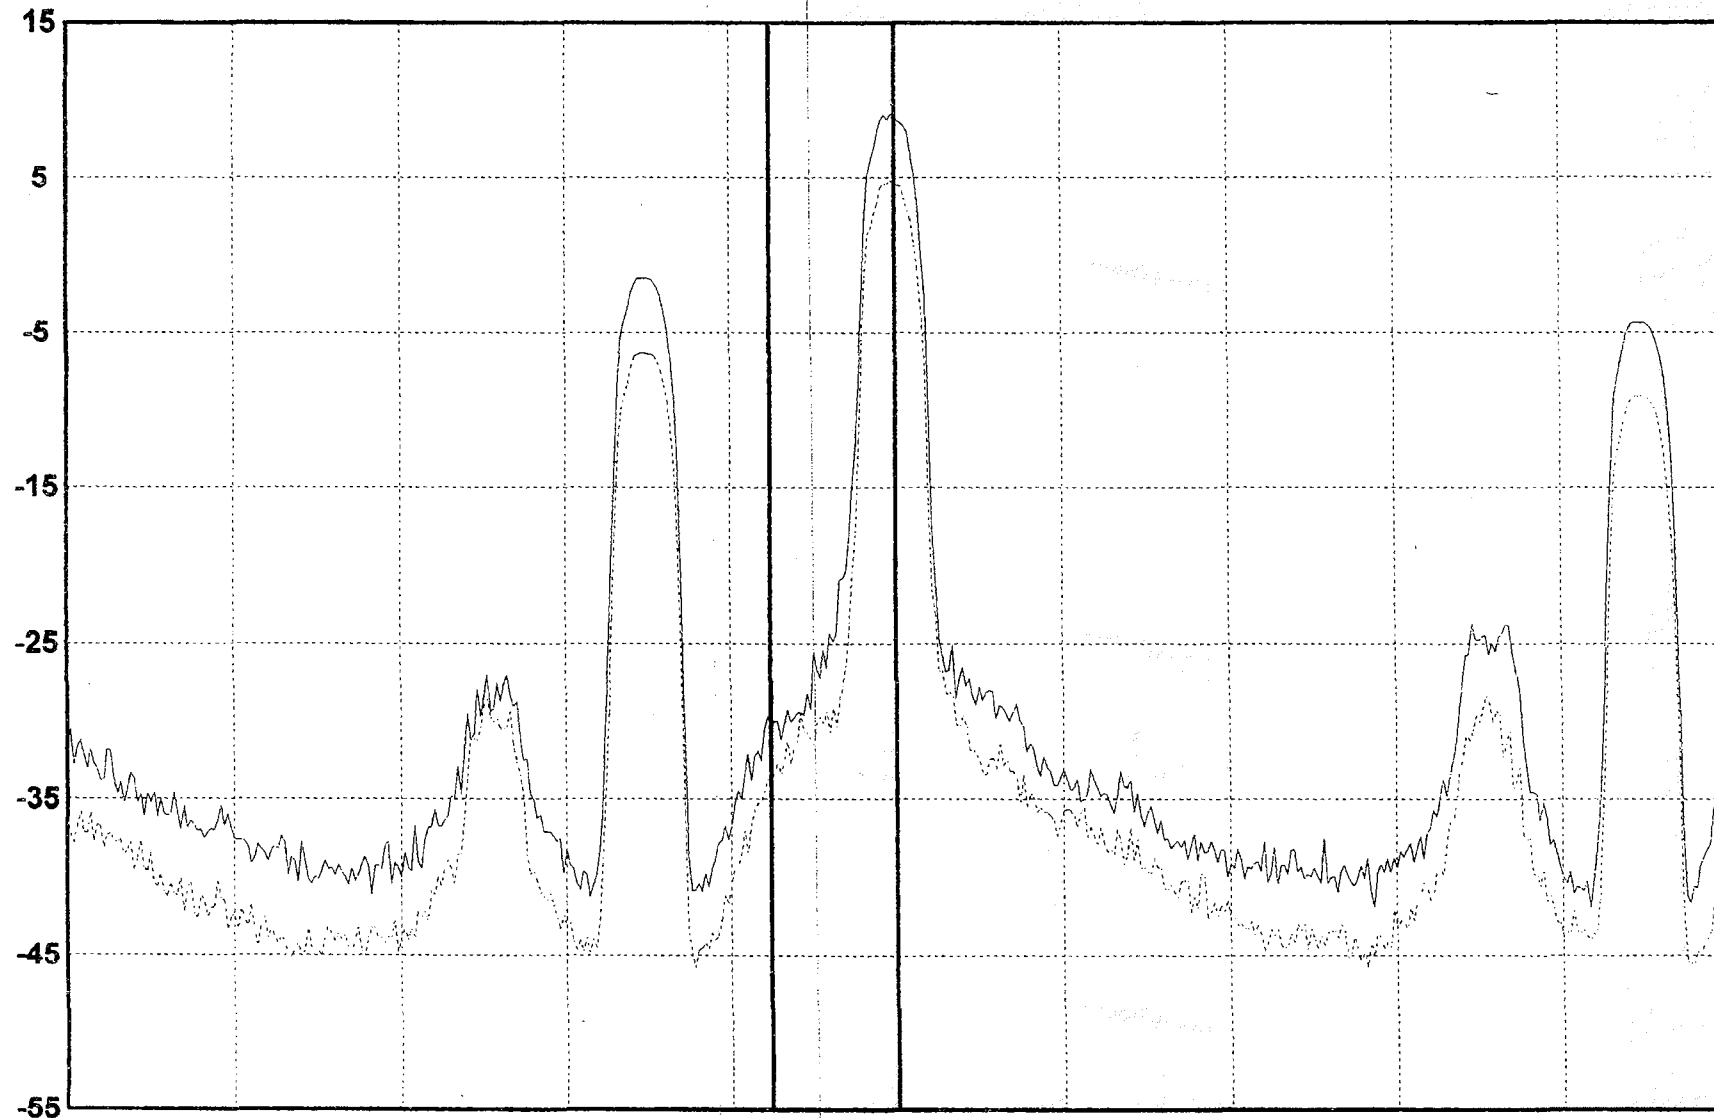

Unit Calibration Date : 8/29/2005 Unit Serial Number : 6528-0805

Tech. Name : of : CABLEVISION SYSTEMS CORP

Site Id : 704 Comments :

Mode : DIST

Date : January 18, 2008

Time : 12:26:51 PM

Temp 25 C

ATT: 15 dB OFS: 0 dB

Field : 1 Line : 10

dBmV Video Channel: 30

CF: 259.262 MHz 12.9 dBmV

SPAN: 10 MHz

CSO : 60.9 dB

-0.7500 MHz

1.8 dB

Average 2