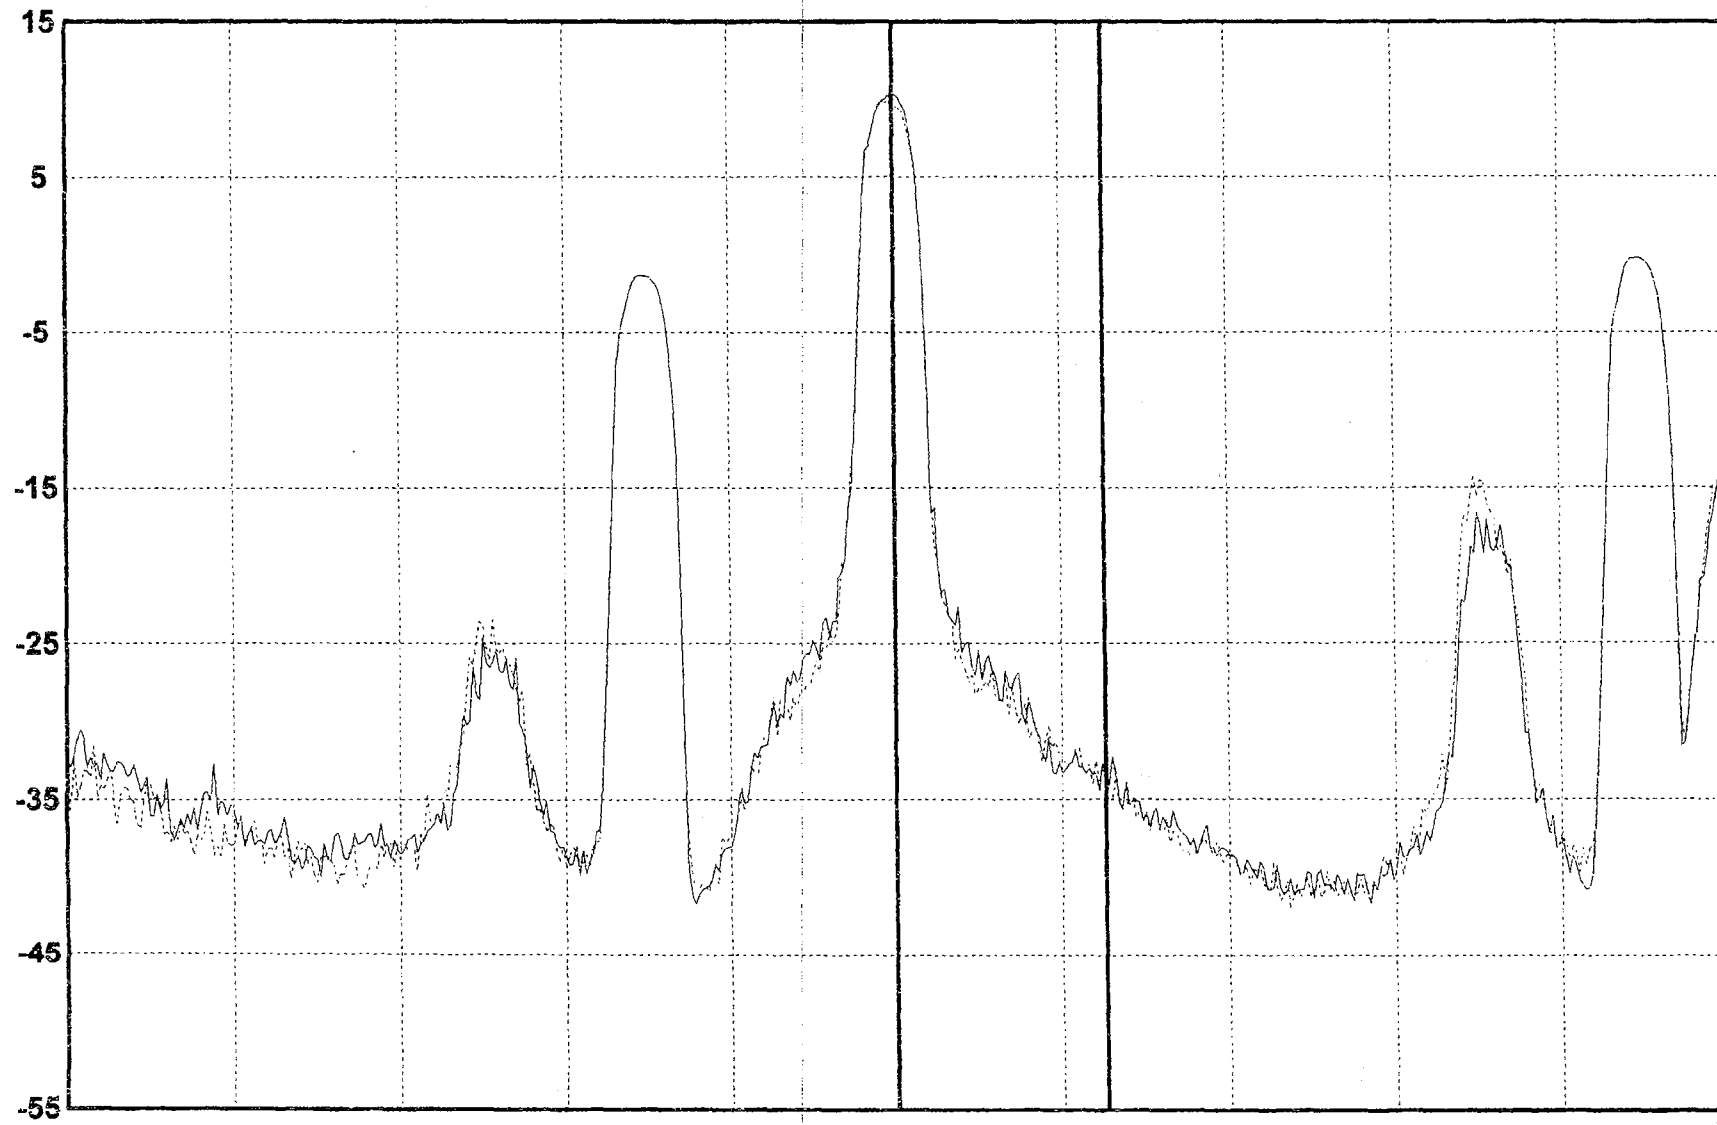

Unit Calibration Date : 8/29/2005 Unit Serial Number : 6528-0805

Tech. Name : of : CABLEVISION SYSTEMS CORP

Site Id : 704 Comments :

Mode : DIST

Date : January 18, 2008

Time : 12:33:29 PM

Temp 25 C

ATT: 15 dB OFS: 0 dB

Field : 1 Line : 10

dBmV Video Channel: 66

CF: 475.250 MHz 14.5 dBmV

SPAN: 10 MHz

CSO : 59.8 dB

1.2500 MHz

1.1 dB

Average 2