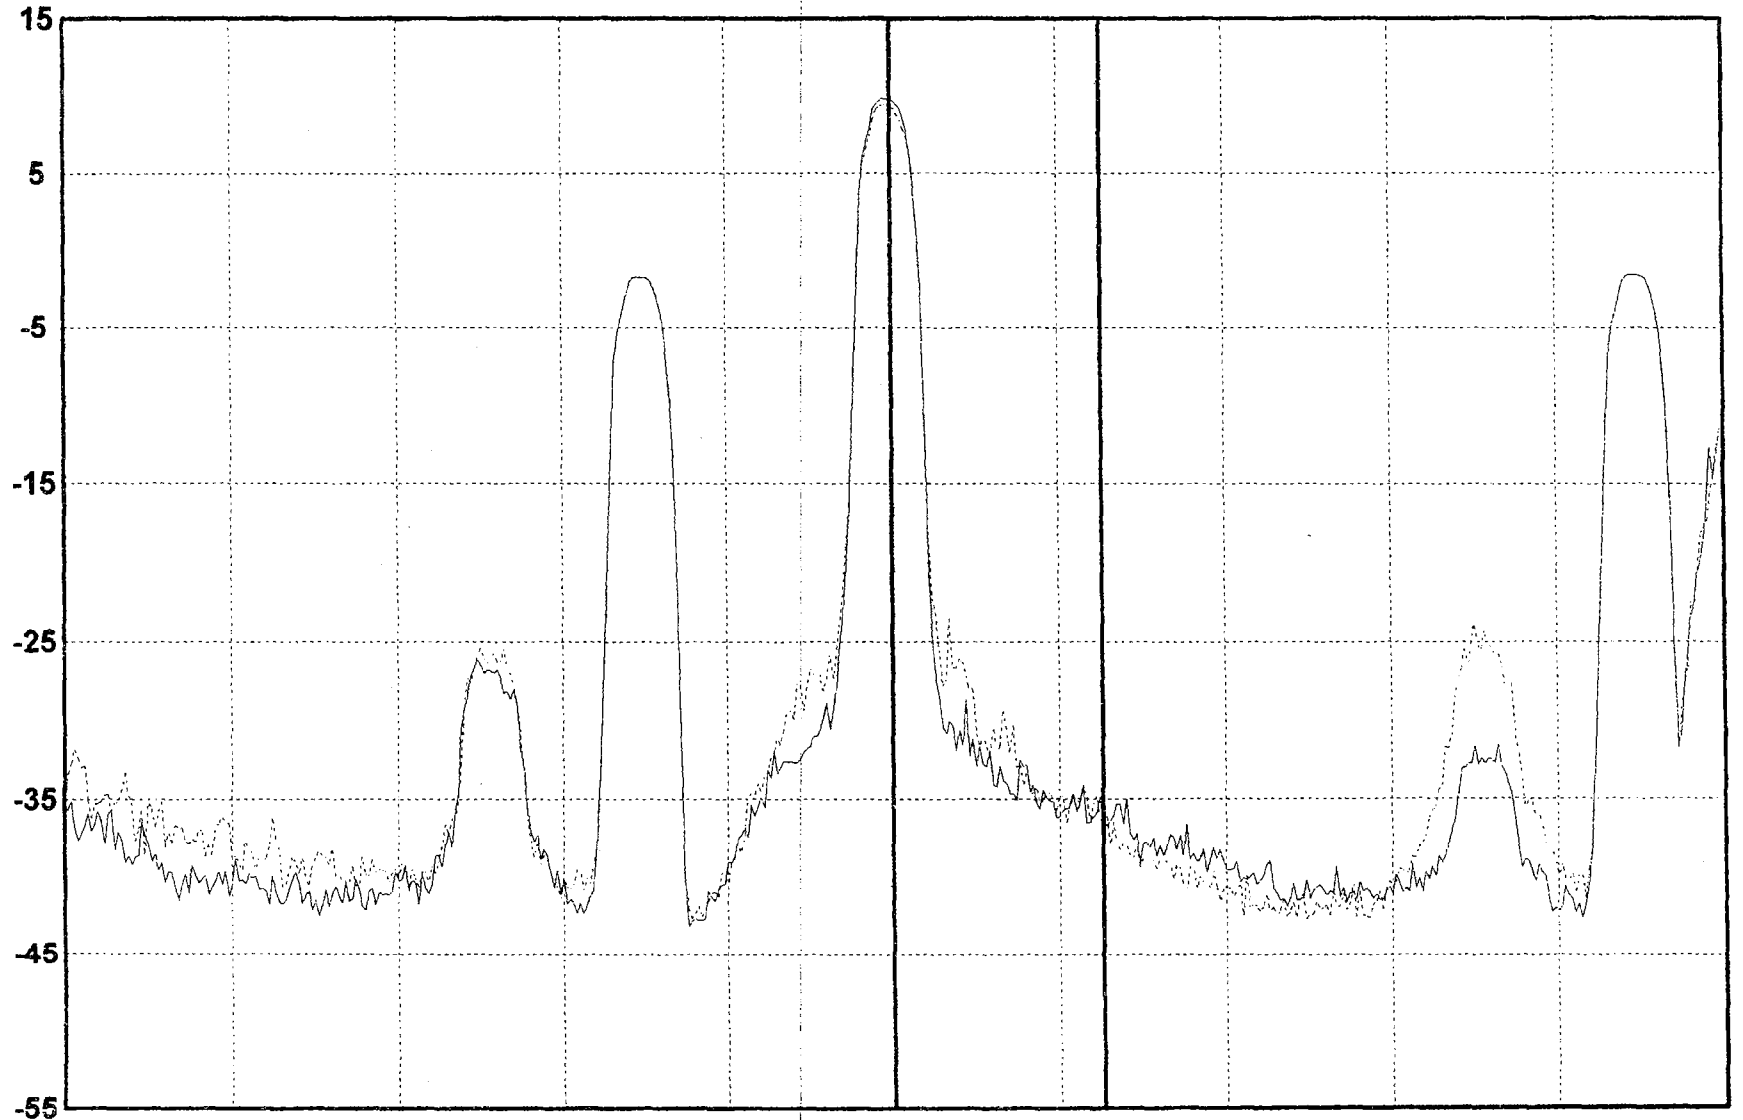

Unit Calibration Date : 8/29/2005 Unit Serial Number : 6528-0805

Tech. Name : of : CABLEVISION SYSTEMS CORP

Site Id : 704 Comments :

Mode : DIST

Date : January 18, 2008

Time : 12:32:15 PM

Temp 25 C

ATT: 15 dB OFS: 0 dB

Field : 1 Line : 10

dBmV Video Channel: 63

CF: 457.250 MHz 13.2 dBmV

SPAN: 10 MHz

CSO : 60.1 dB

1.2500 MHz

1.4 dB

Average 2