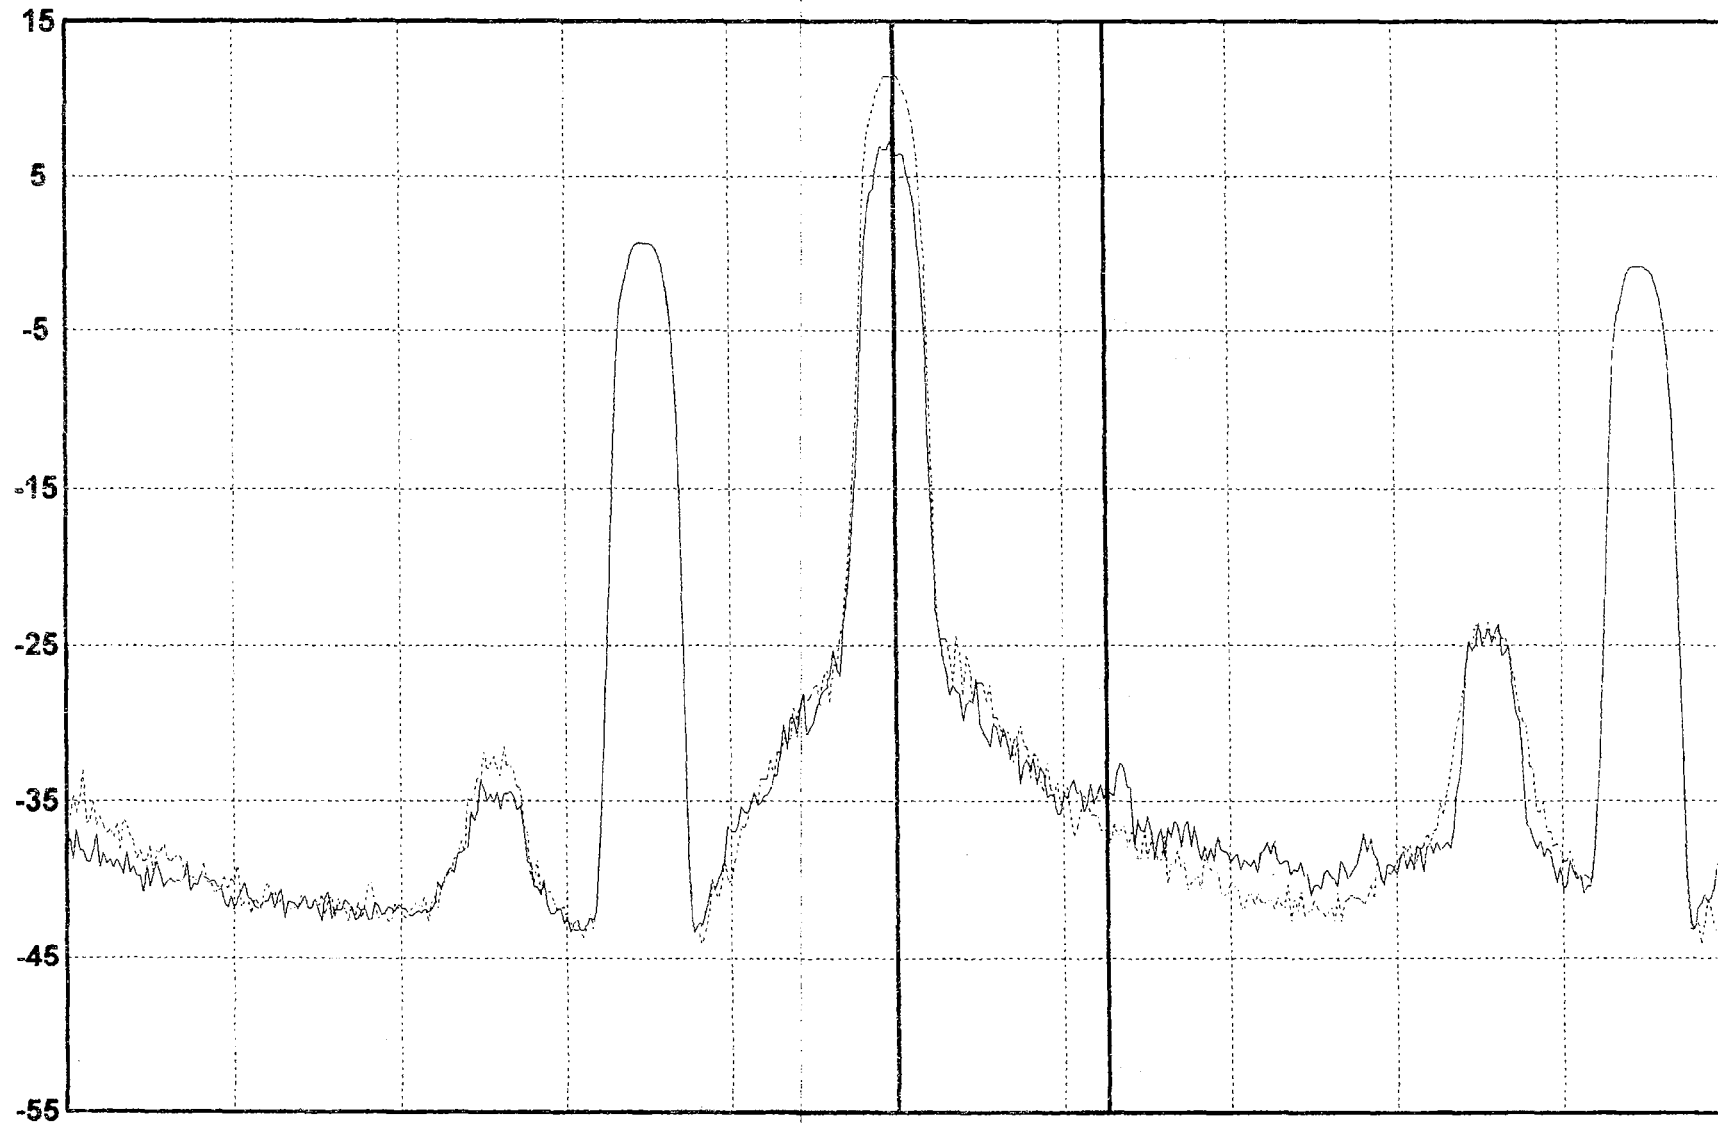

Unit Calibration Date : 8/29/2005 Unit Serial Number : 6528-0805

Tech. Name : of : CABLEVISION SYSTEMS CORP

Site Id : 704 Comments :

Mode : DIST

Date : January 18, 2008

Time : 12:29:16 PM

Temp 25 C

ATT: 15 dB OFS: 0 dB

Field : 1 Line : 10

dBmV Video Channel: 46

CF: 355.262 MHz 14.5 dBmV

SPAN: 10 MHz

CSO : 61.9 dB

1.2500 MHz

1.6 dB

Average 2