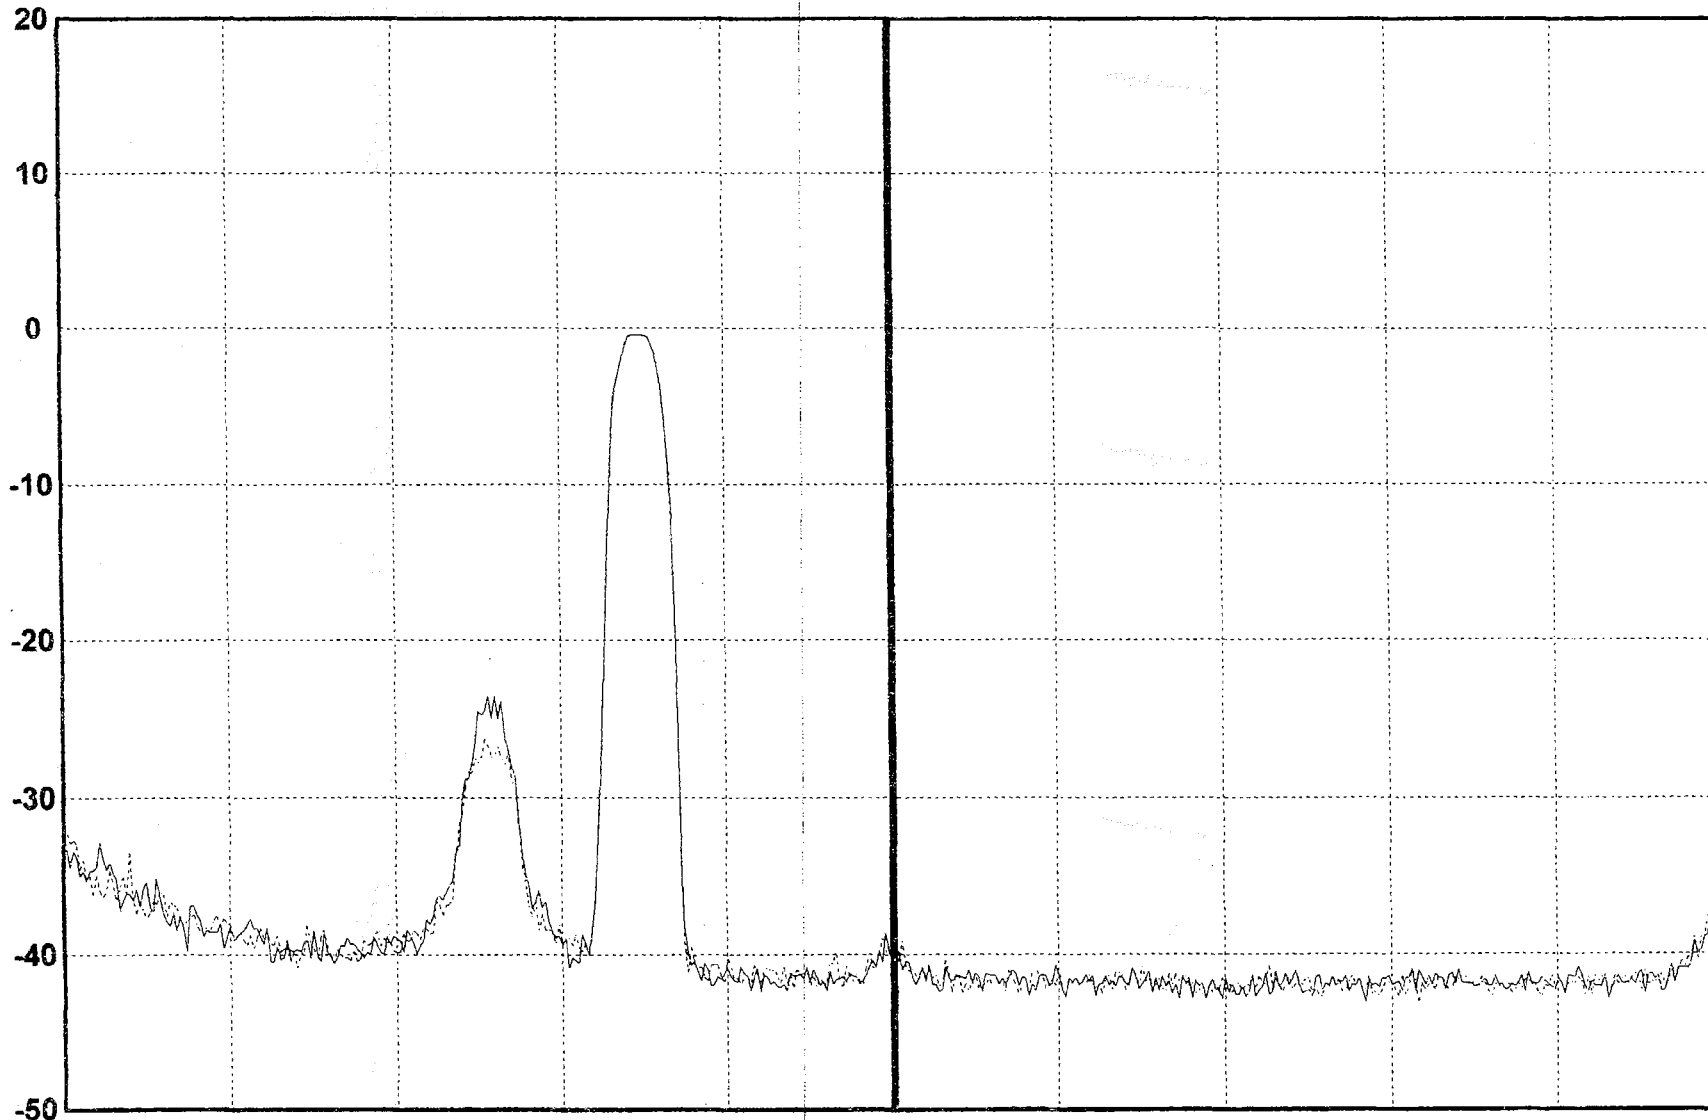

Unit Calibration Date : 8/29/2005 Unit Serial Number : 6528-0805

Tech. Name : of : CABLEVISION SYSTEMS CORP

Site Id : 704 Comments :

Date : January 30, 2008

Time : 02:37:38 AM

Mode : DIST

Temp 26 C

ATT: 20 dB OFS: 0 dB

dBmV Video Channel: 11

CF: 199.250 MHz 18.5 dBmV

Field : 1 Line : 10

SPAN: 10 MHz

Average 2

CTB : 64.5 dB

0.0150 MHz

0.0 dB