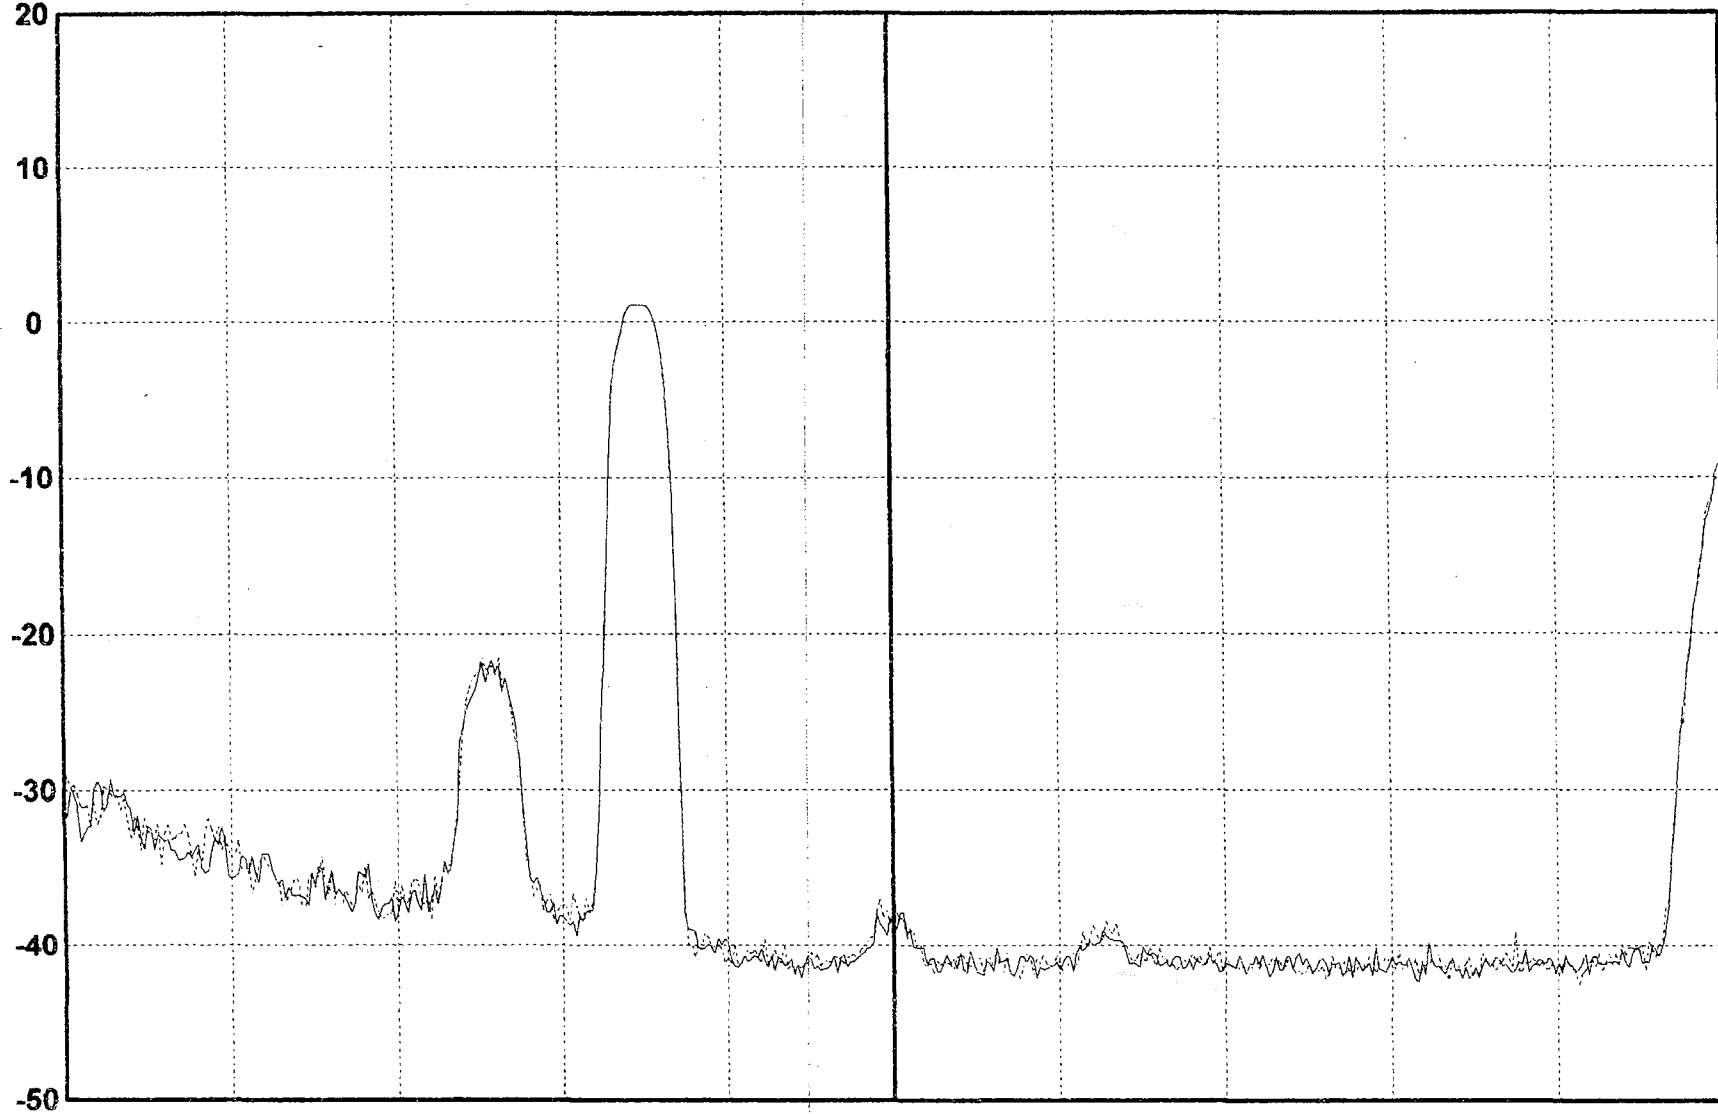

Unit Calibration Date : 8/29/2005 Unit Serial Number : 6528-0805

Tech. Name : of : CABLEVISION SYSTEMS CORP

Site Id : 704 Comments :

Mode : DIST

Date : January 30, 2008

Time : 02:42:18 AM

Temp 26 C

ATT: 20 dB OFS: 0 dB

Field : 1 Line : 10

dBmV Video Channel: 63

CF: 457.250 MHz 16.2 dBmV

SPAN: 10 MHz

Average 2

CTB : 59.3 dB

0.0000 MHz

0.0 dB