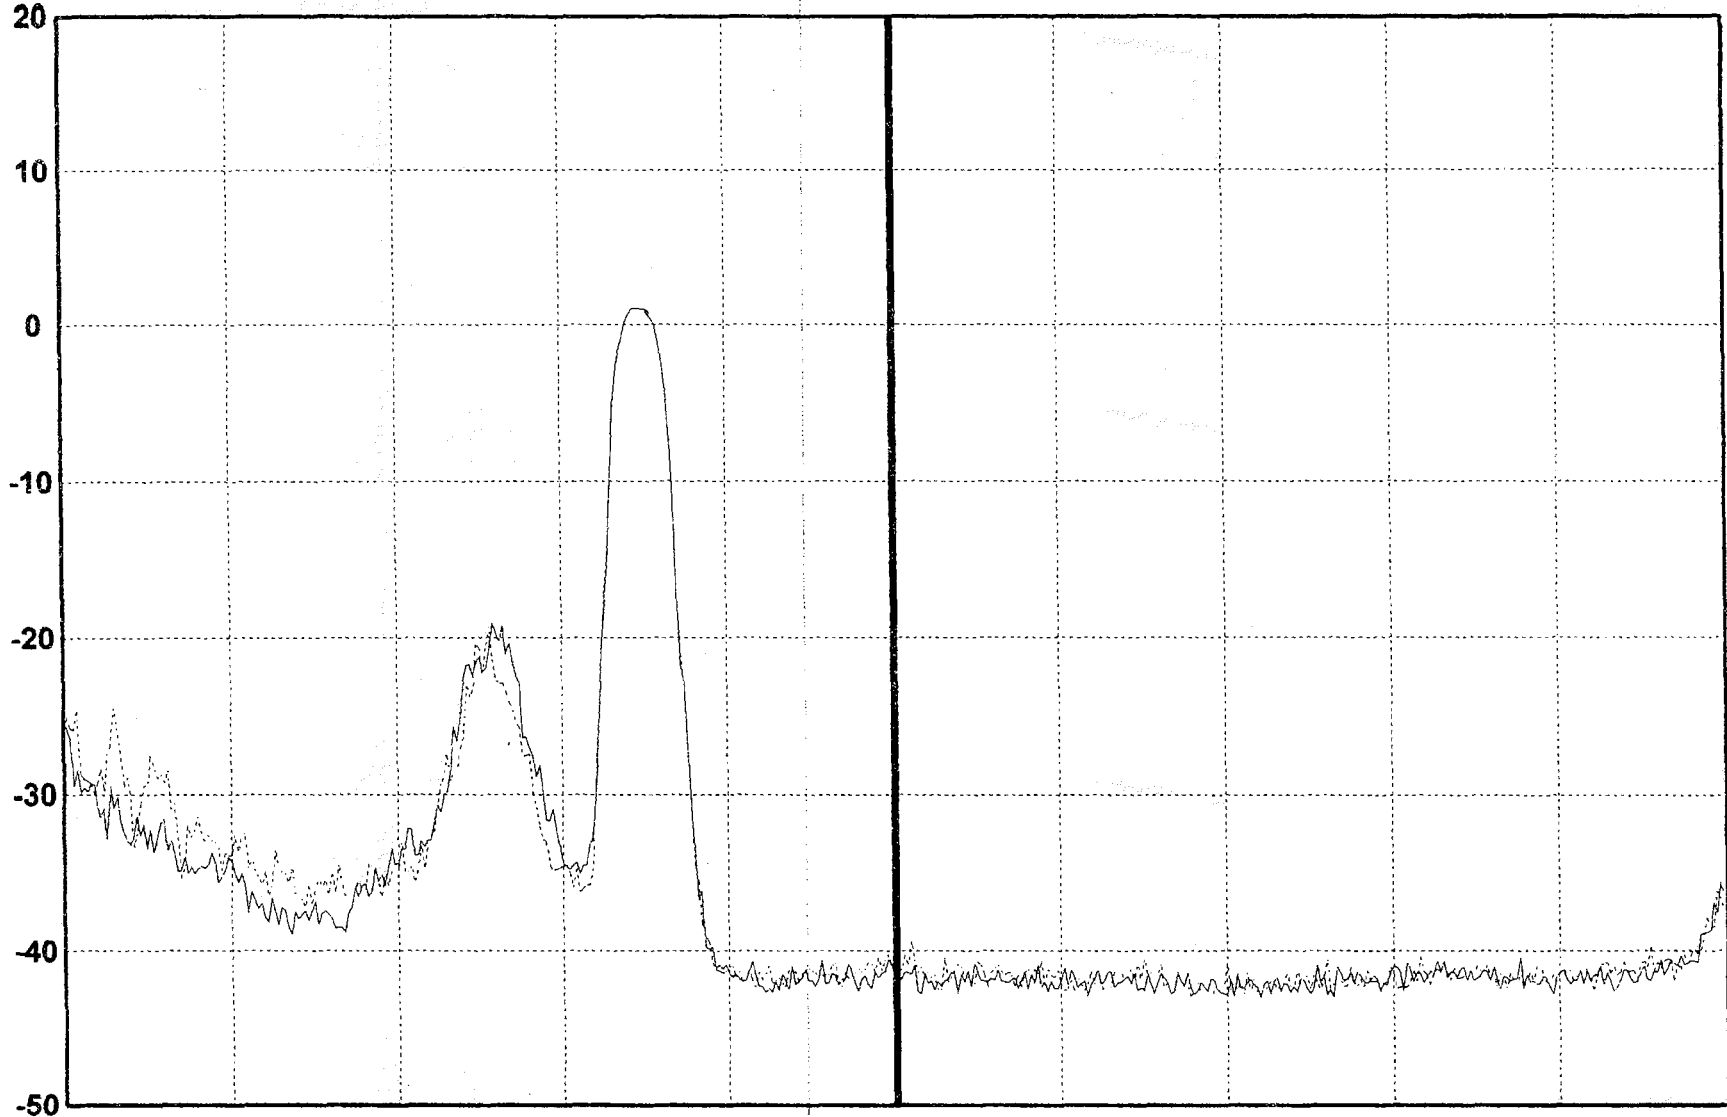

Unit Calibration Date : 8/29/2005 Unit Serial Number : 6528-0805

Tech. Name : of : CABLEVISION SYSTEMS CORP

Site Id : 704

Comments :

Mode : DIST

Date : January 30, 2008

Time : 02:36:51 AM

Temp 26 C

ATT: 20 dB OFS: 0 dB

Field : 1 Line : 10

dBmV Video Channel: 3

CF: 61.250 MHz 17.2 dBmV

SPAN: 10 MHz

Average 2

CTB : 68.5 dB

0.0150 MHz

1.3 dB