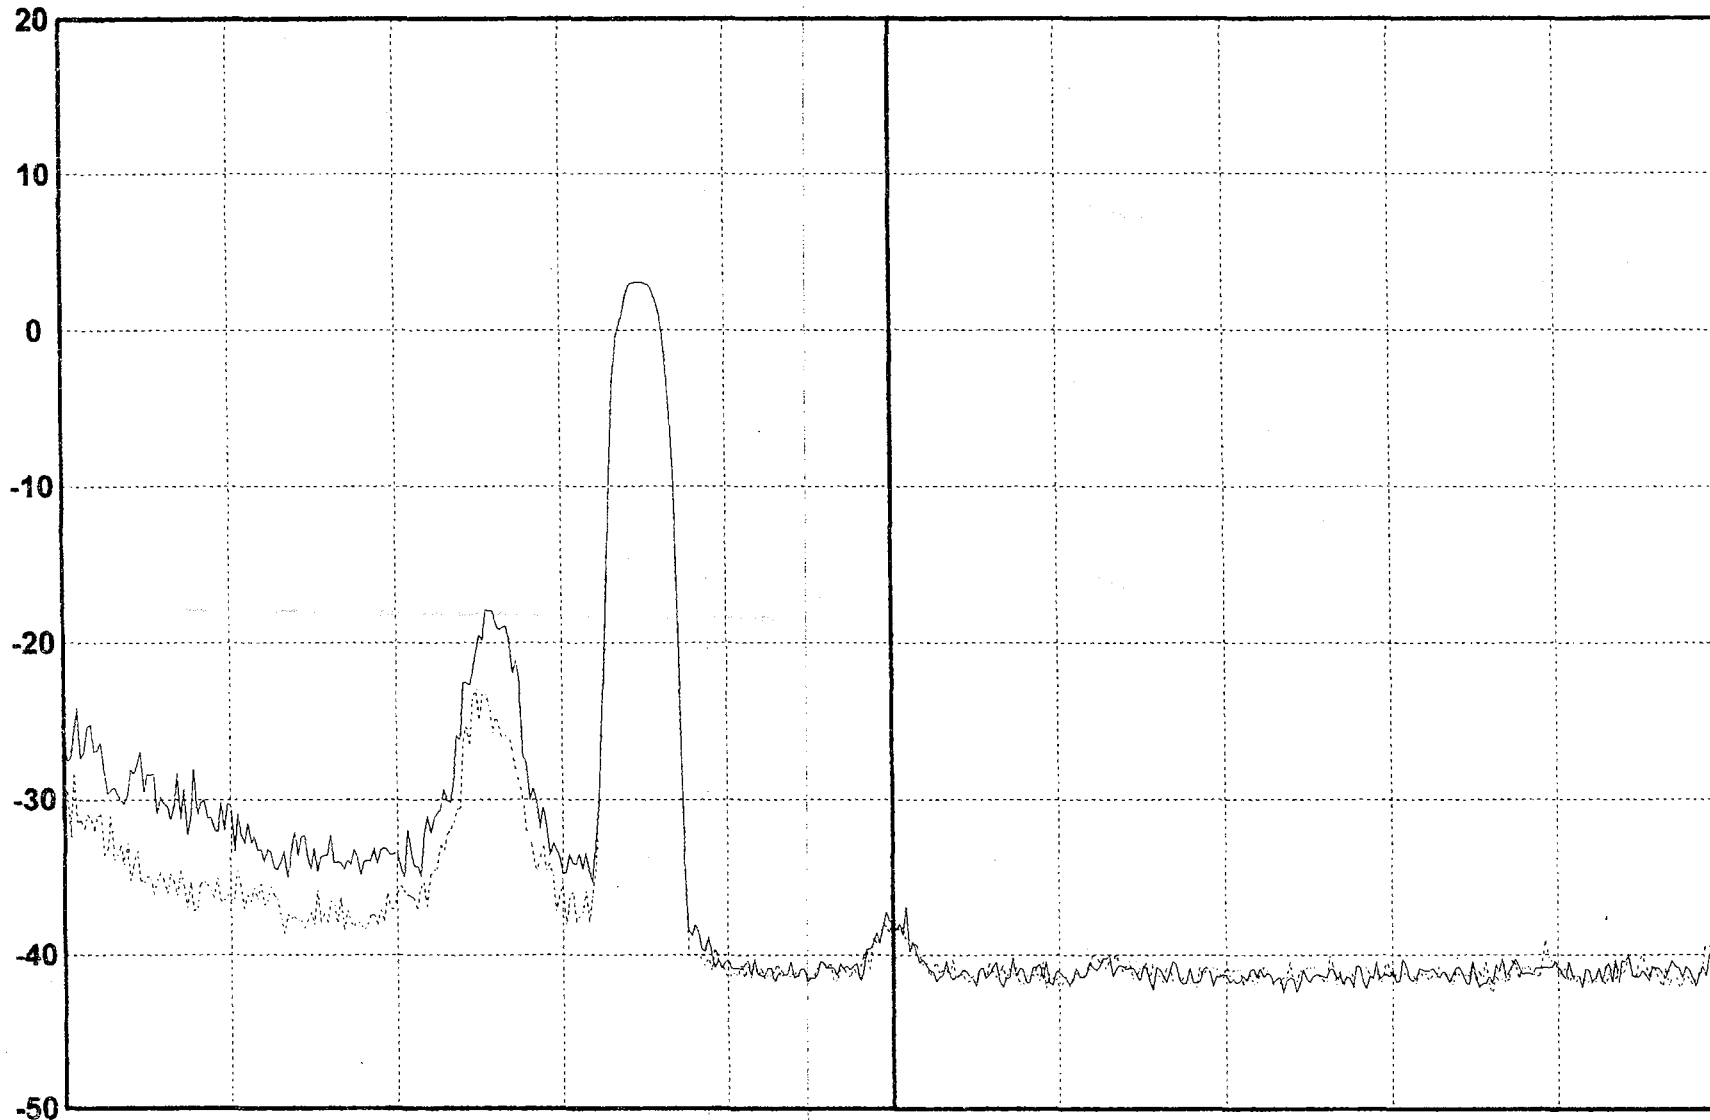

Field : 1 Line : 10

dBmV Video Channel: 57

CF: 421.250 MHz 15.9 dBmV

SPAN: 10 MHz

Average 2

CTB : 59.2 dB

0.0000 MHz

0.0 dB