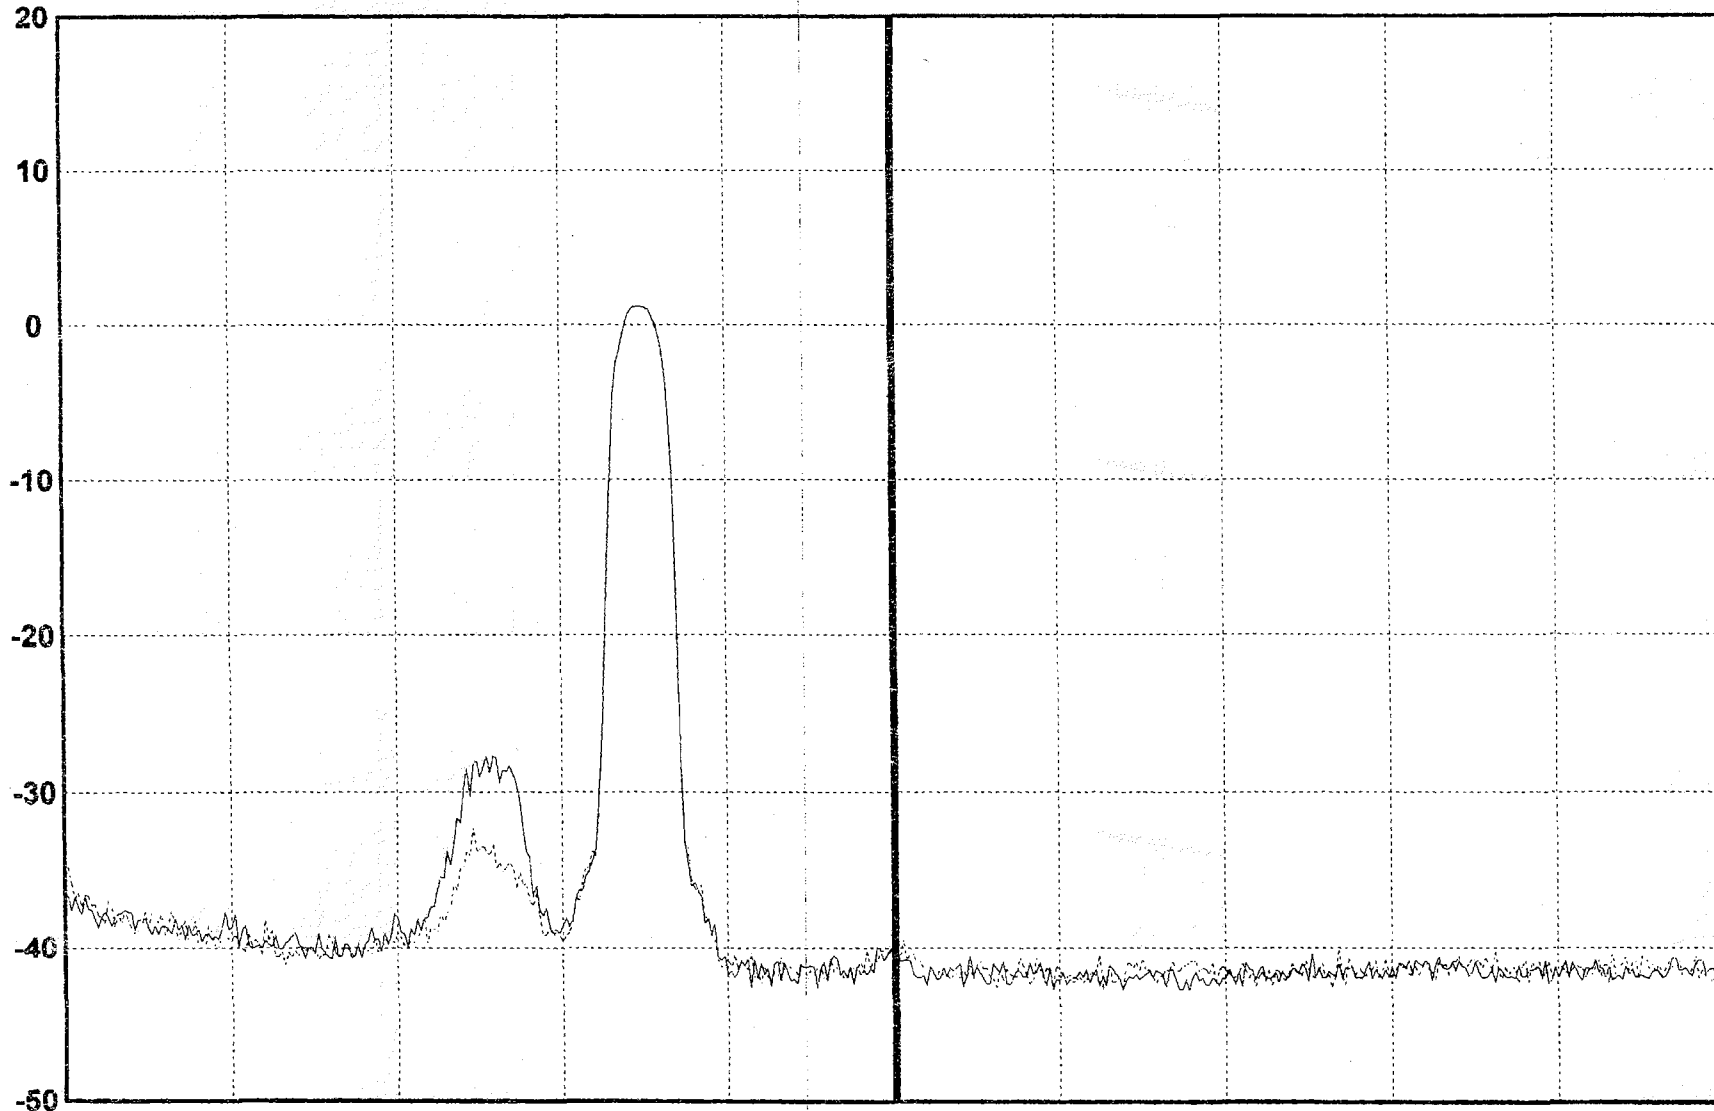

dBmV

Video Channel: 21

CF: 163.250 MHz 17.7 dBmV

SPAN: 10 MHz

Average 2

CTB: 65.9 dB

0.0150 MHz

0.5 dB