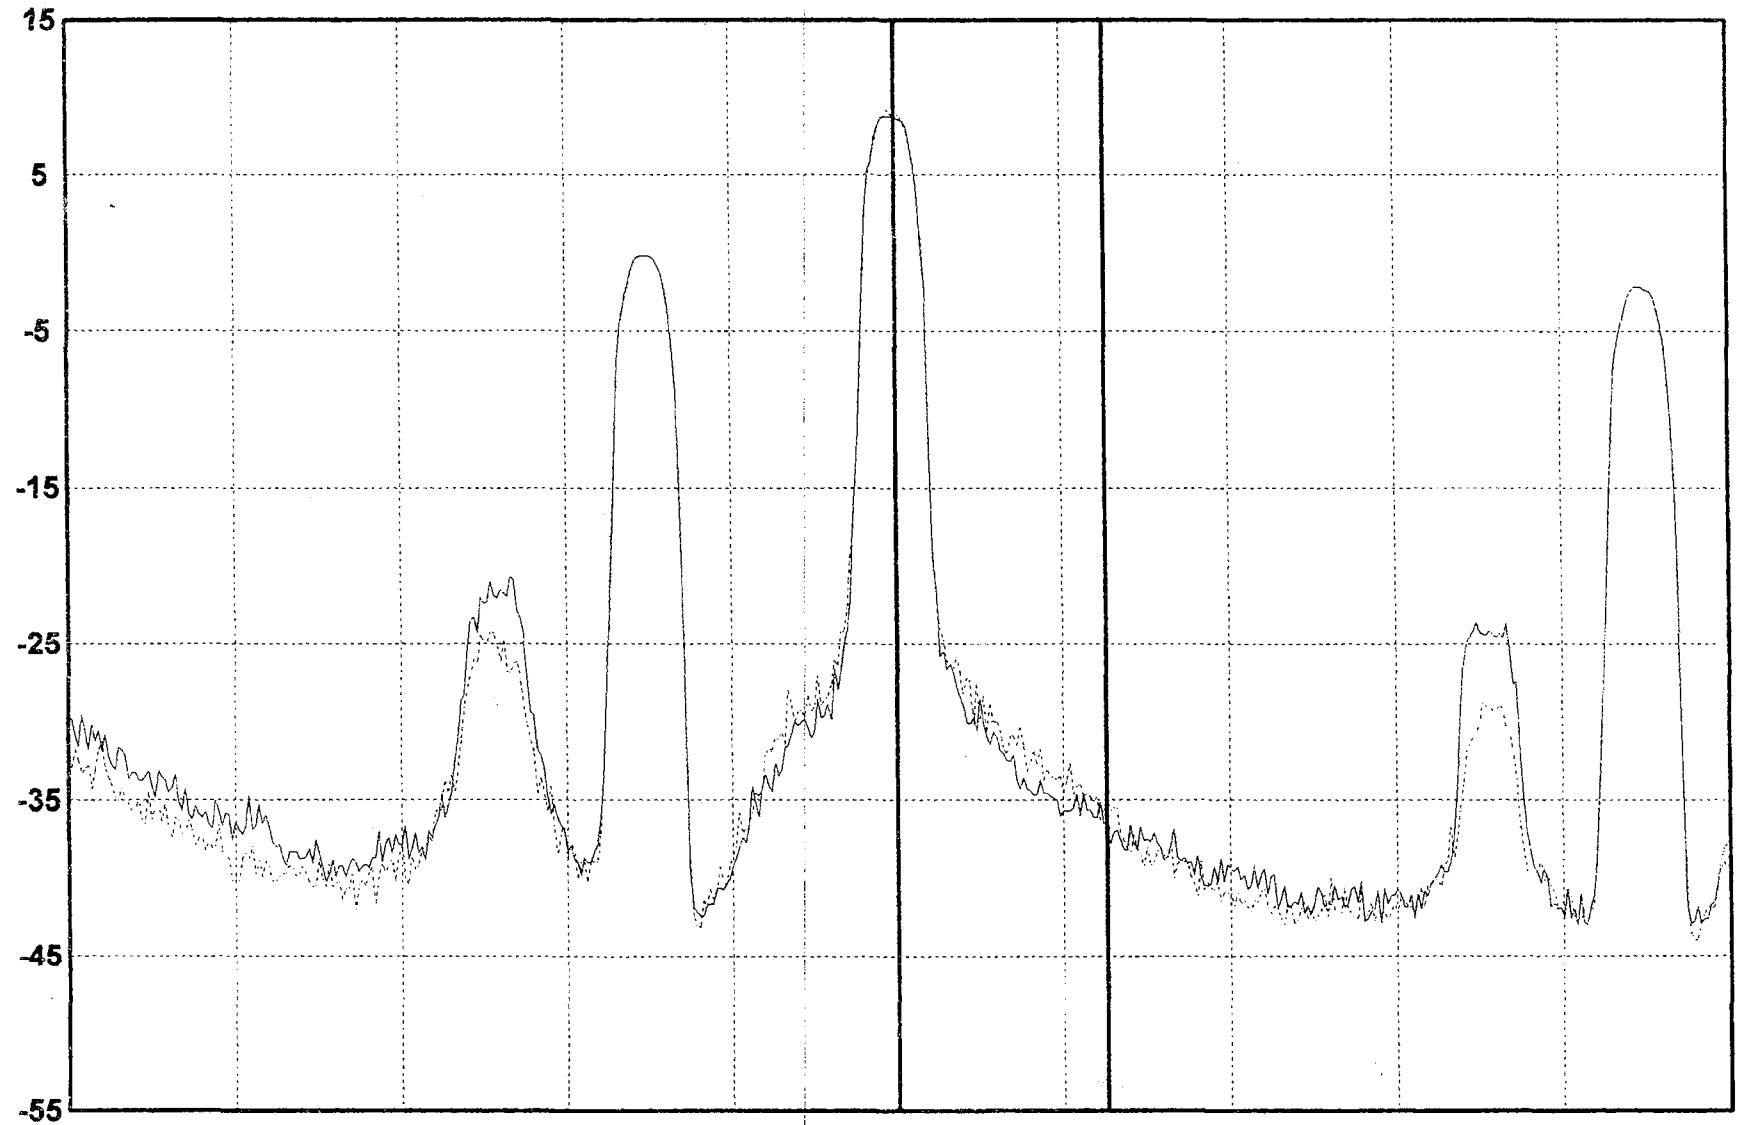

Unit Calibration Date : 8/29/2005 Unit Serial Number : 6528-0805

Tech. Name : of : CABLEVISION SYSTEMS CORP

Site Id : 704 Comments :

Mode : DIST

Date : January 18, 2008

Time : 12:31:12 PM

Temp 25 C

ATT: 15 dB OFS: 0 dB

Field : 1 Line : 10

dBmV Video Channel: 57

CF: 421.250 MHz 13.4 dBmV

SPAN: 10 MHz

CSO : 61.8 dB

1.2500 MHz

1.9 dB

Average 2