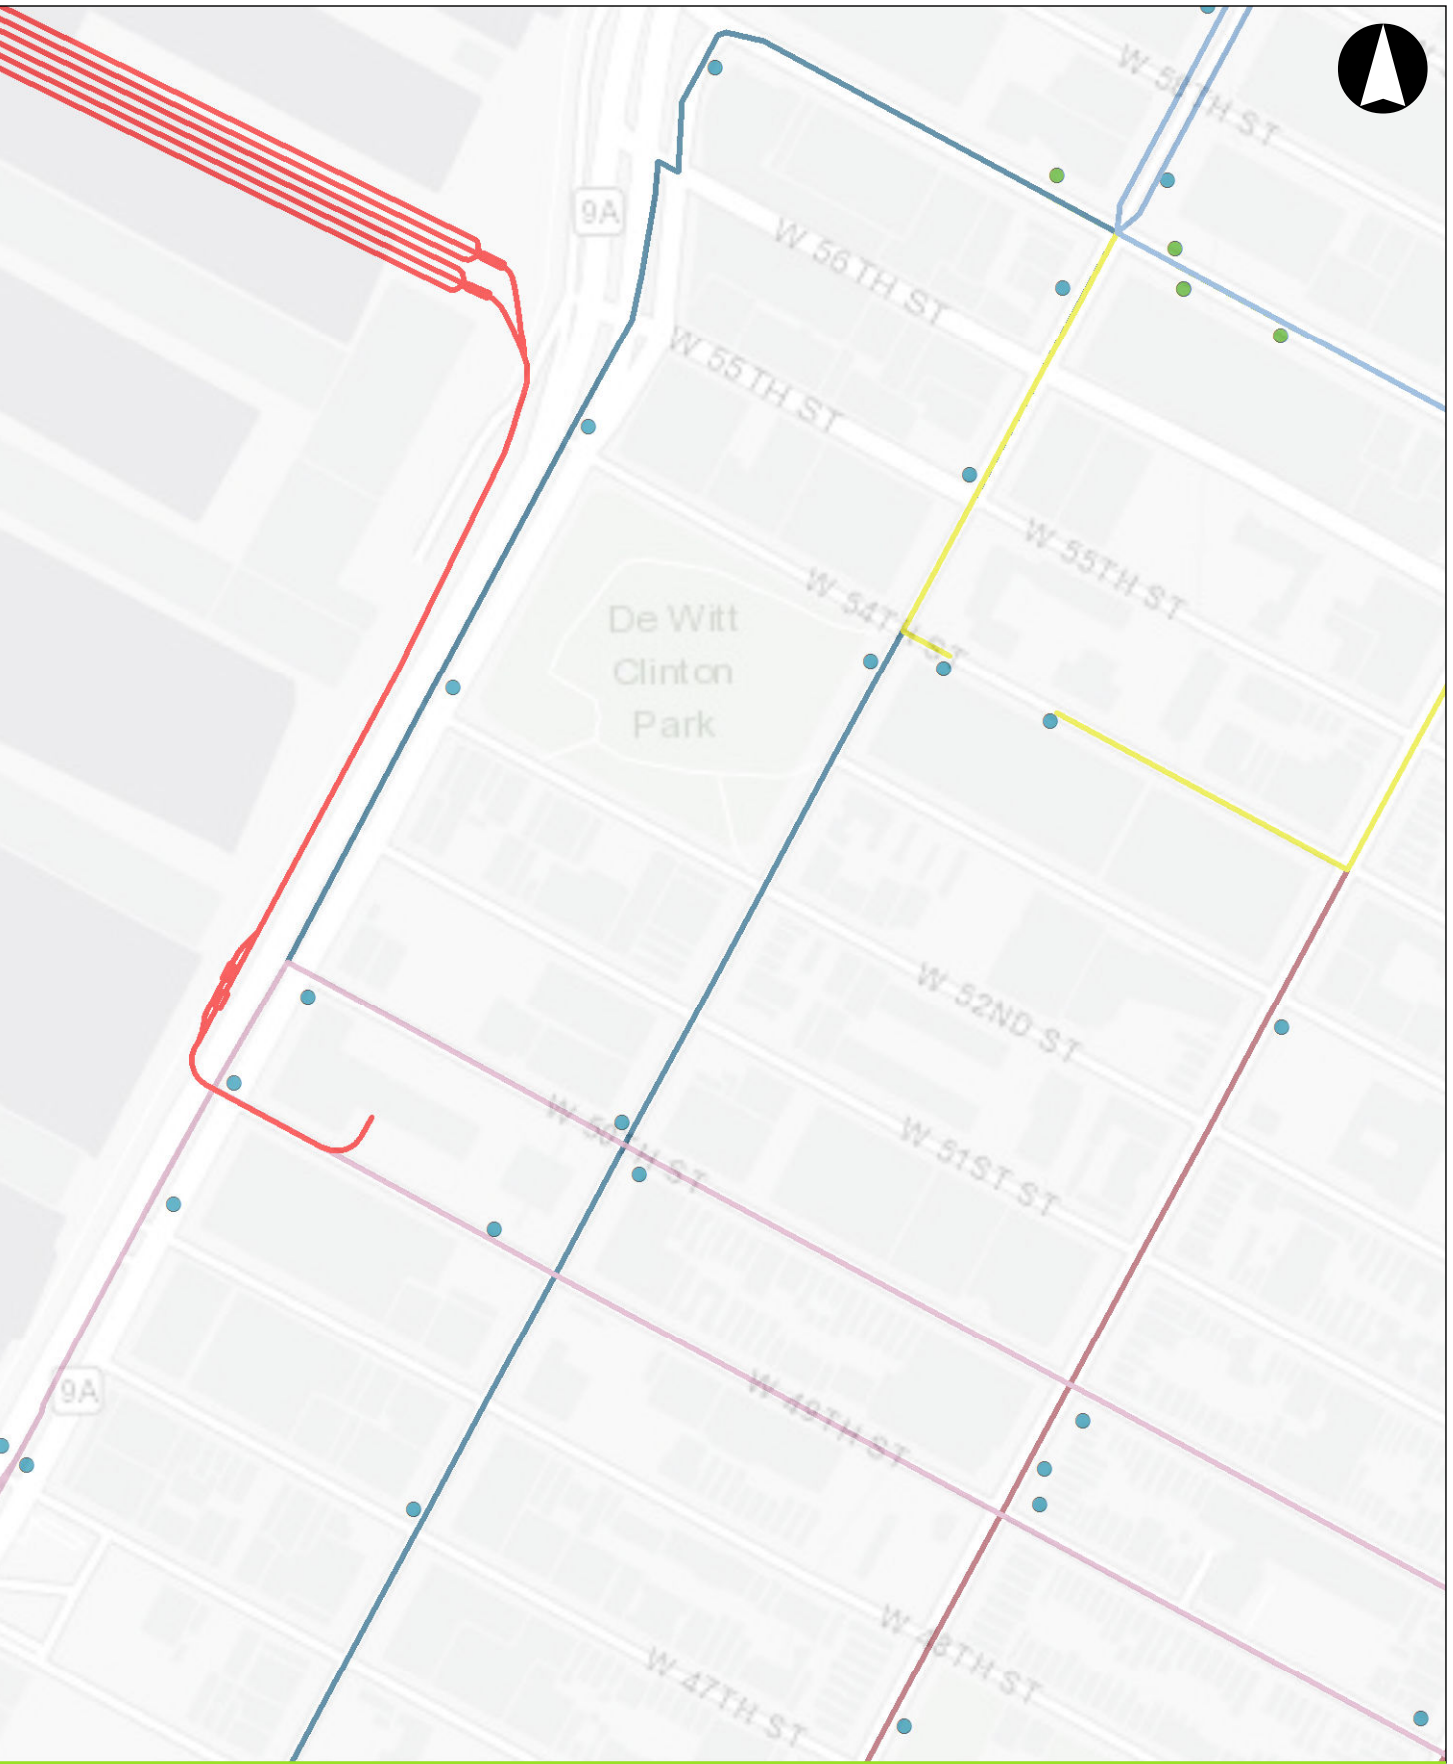

Path: W:\N512-000 North Bergen Liberty Generating\04 GRAPHICS\GIS\MXD\Article VII\N512\_Article VII\_FigE6-1\_Roads.mxd  
 Drawing Date: 3/20/2018, Author: wellvisior  
 © 2018 ESS Group, Inc.

Source: 1) ESRI, World Street Map, 2018  
 2) ESRI, NYC Bike Routes, 2017

- Cable Route
- - - NYC Bike Routes

**New York City Roadway Network**

**Figure E6-1**

Path: \\dcl\Jobs\N512-000 North Bergen Liberty Generating\04\_GRAPHICS\GIS\WxD\Article\_V\IIN512\_ArticleV\FigE6-2\_BusRoutes\_20180320.mxd

Drawing Date: 3/20/2018, Author: well/visitor

© 2018 ESS Group, Inc.

Source: 1) ESRI, World Light Gray Base, 2018  
2) MTA, Bus Routes and Stations, 2017

- Cable Route
- NYC Bus Routes
- M50
- NYC Express Bus Routes
- M11
- M12
- M31
- Express Bus Stop
- Bus Stop

Source: 1) Esri, World Light Gray Base, 2018  
 2) MTA, Subway Routes and Stations, 2015

- |                          |               |           |
|--------------------------|---------------|-----------|
| Cable Route              | 63rd Street   | Broadway  |
| NYC Subway Stops         | 6th Avenue    | Flushing  |
| <b>NYC Subway Routes</b> | 7th Ave-B'way | Lexington |
| 42nd St Shuttle          | 8th Avenue    | Queens    |