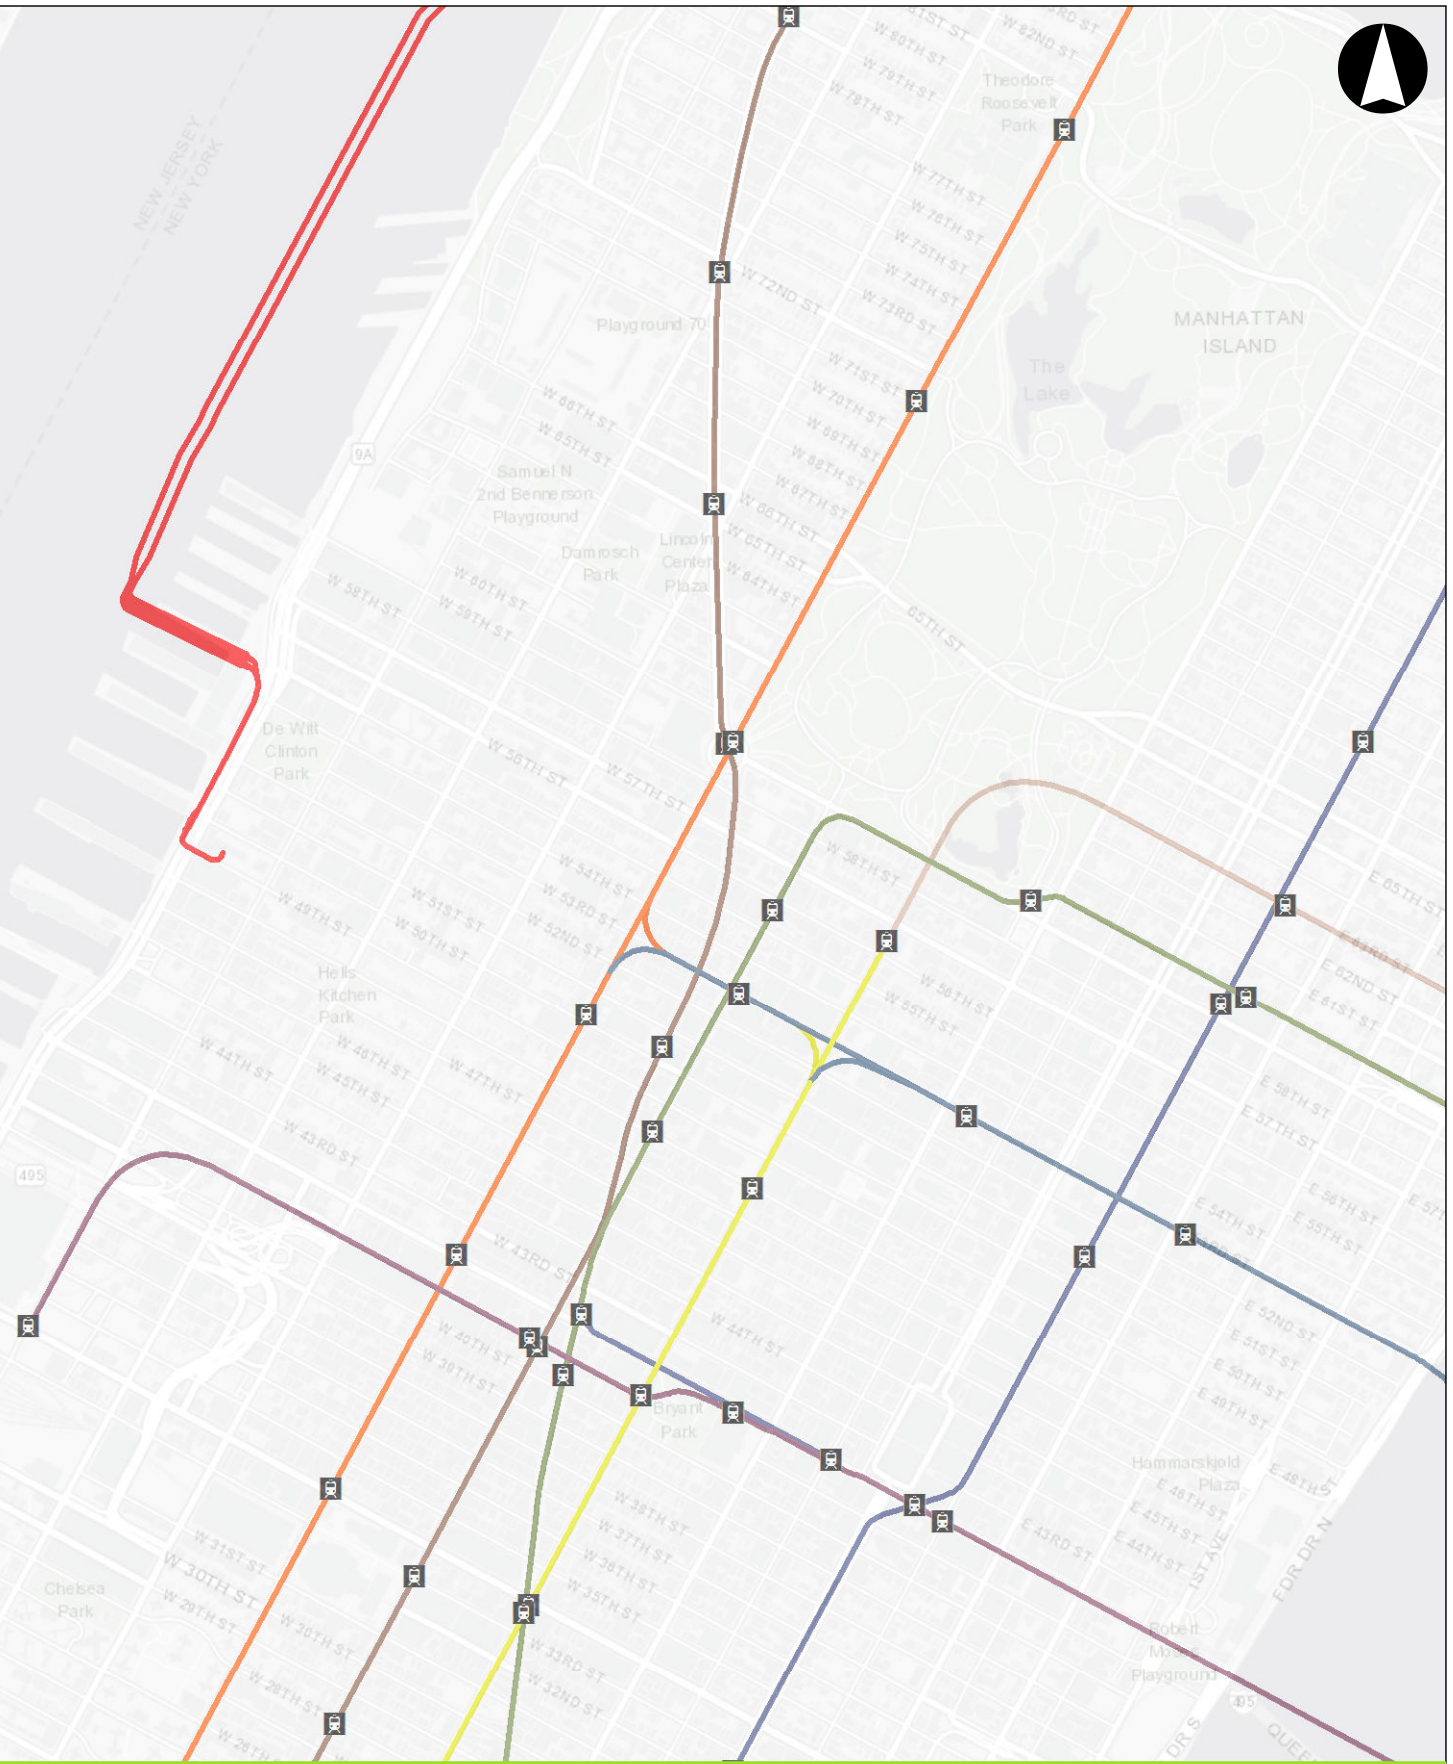

- Cable Route
- - - NYC Bike Routes

**New York City Roadway Network**

**Figure E6-1**

Path: \\dcl\Jobs\N512-000 North Bergen Liberty Generating\04\_GRAPHICS\GIS\WxD\Article\_V\IIN512\_ArticleV\FigE6-2\_BusRoutes\_20180320.mxd

Drawing Date: 3/20/2018, Author: well/visitor

© 2018 ESS Group, Inc.

Source: 1) ESRI, World Light Gray Base, 2018  
2) MTA, Bus Routes and Stations, 2017

- Cable Route
- NYC Bus Routes
- M50
- NYC Express Bus Routes
- M11
- M12
- M31
- Express Bus Stop
- Bus Stop

**MTA Bus Routes**

**Figure E6-2**

Path: W:\IN512\000\_North Bergen Liberty Generating\04\_GRAPHICS\GIS\MXD\Article VII\IN512\_Article VII\_FigE6-3\_Subway.mxd  
 Drawing Date: 3/20/2018, Author: wellvisior  
 © 2018 ESS Group, Inc.

Source: 1) Esri, World Light Gray Base, 2018  
 2) MTA, Subway Routes and Stations, 2015

- |                          |               |           |
|--------------------------|---------------|-----------|
| Cable Route              | 63rd Street   | Broadway  |
| NYC Subway Stops         | 6th Avenue    | Flushing  |
| <b>NYC Subway Routes</b> | 7th Ave-B'way | Lexington |
| 42nd St Shuttle          | 8th Avenue    | Queens    |