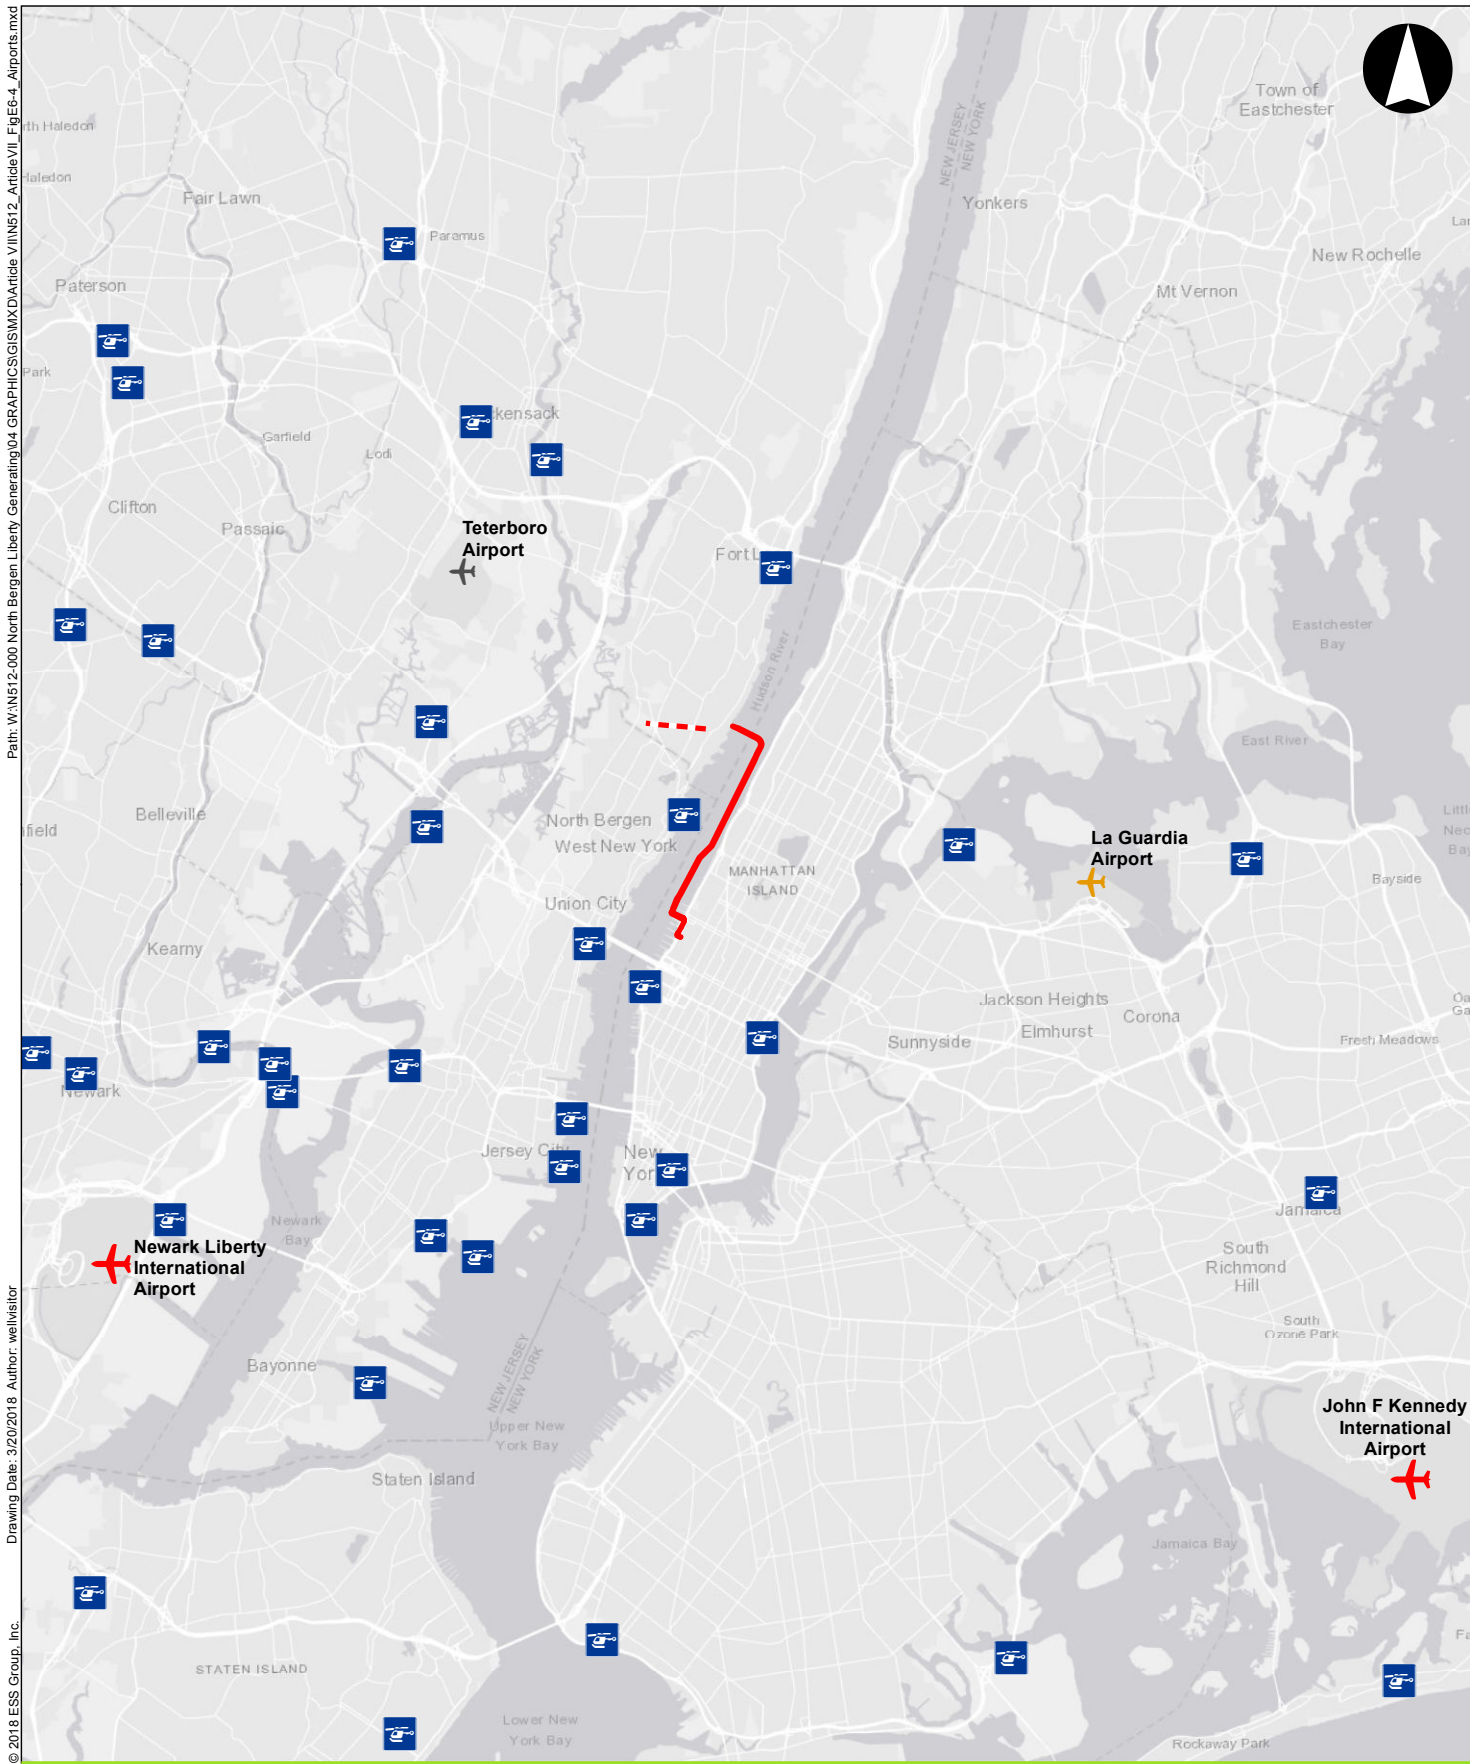

Drawing Date: 3/20/2018, Author: well/visitor

© 2018 ESS Group, Inc.

Source: 1) ESRI, World Light Gray Base, 2018  
2) MTA, Bus Routes and Stations, 2017

- Cable Route
- NYC Bus Routes
- M50
- NYC Express Bus Routes
- M11
- M12
- M31
- Express Bus Stop
- Bus Stop

**MTA Bus Routes**

**Figure E6-2**

Path: W:\IN512\000\_North Bergen Liberty Generating\04\_GRAPHICS\GIS\MXD\Article VII\IN512\_Article VII\_FigE6-3\_Subway.mxd  
 Drawing Date: 3/20/2018, Author: wellvisior  
 © 2018 ESS Group, Inc.

Source: 1) Esri, World Light Gray Base, 2018  
 2) MTA, Subway Routes and Stations, 2015

- |                          |               |           |
|--------------------------|---------------|-----------|
| Cable Route              | 63rd Street   | Broadway  |
| NYC Subway Stops         | 6th Avenue    | Flushing  |
| <b>NYC Subway Routes</b> | 7th Ave-B'way | Lexington |
| 42nd St Shuttle          | 8th Avenue    | Queens    |

**Subway Station Routes**

**Figure E6-3**

Path: W:\IN512-000\_North Bergen Liberty\_Generating\04\_GRAPHICS\GIS\MXD\Article\_VII\_E6E6-4\_Airports.mxd  
 Drawing Date: 3/20/2018, Author: wellvisitor  
 © 2018 ESS Group, Inc.