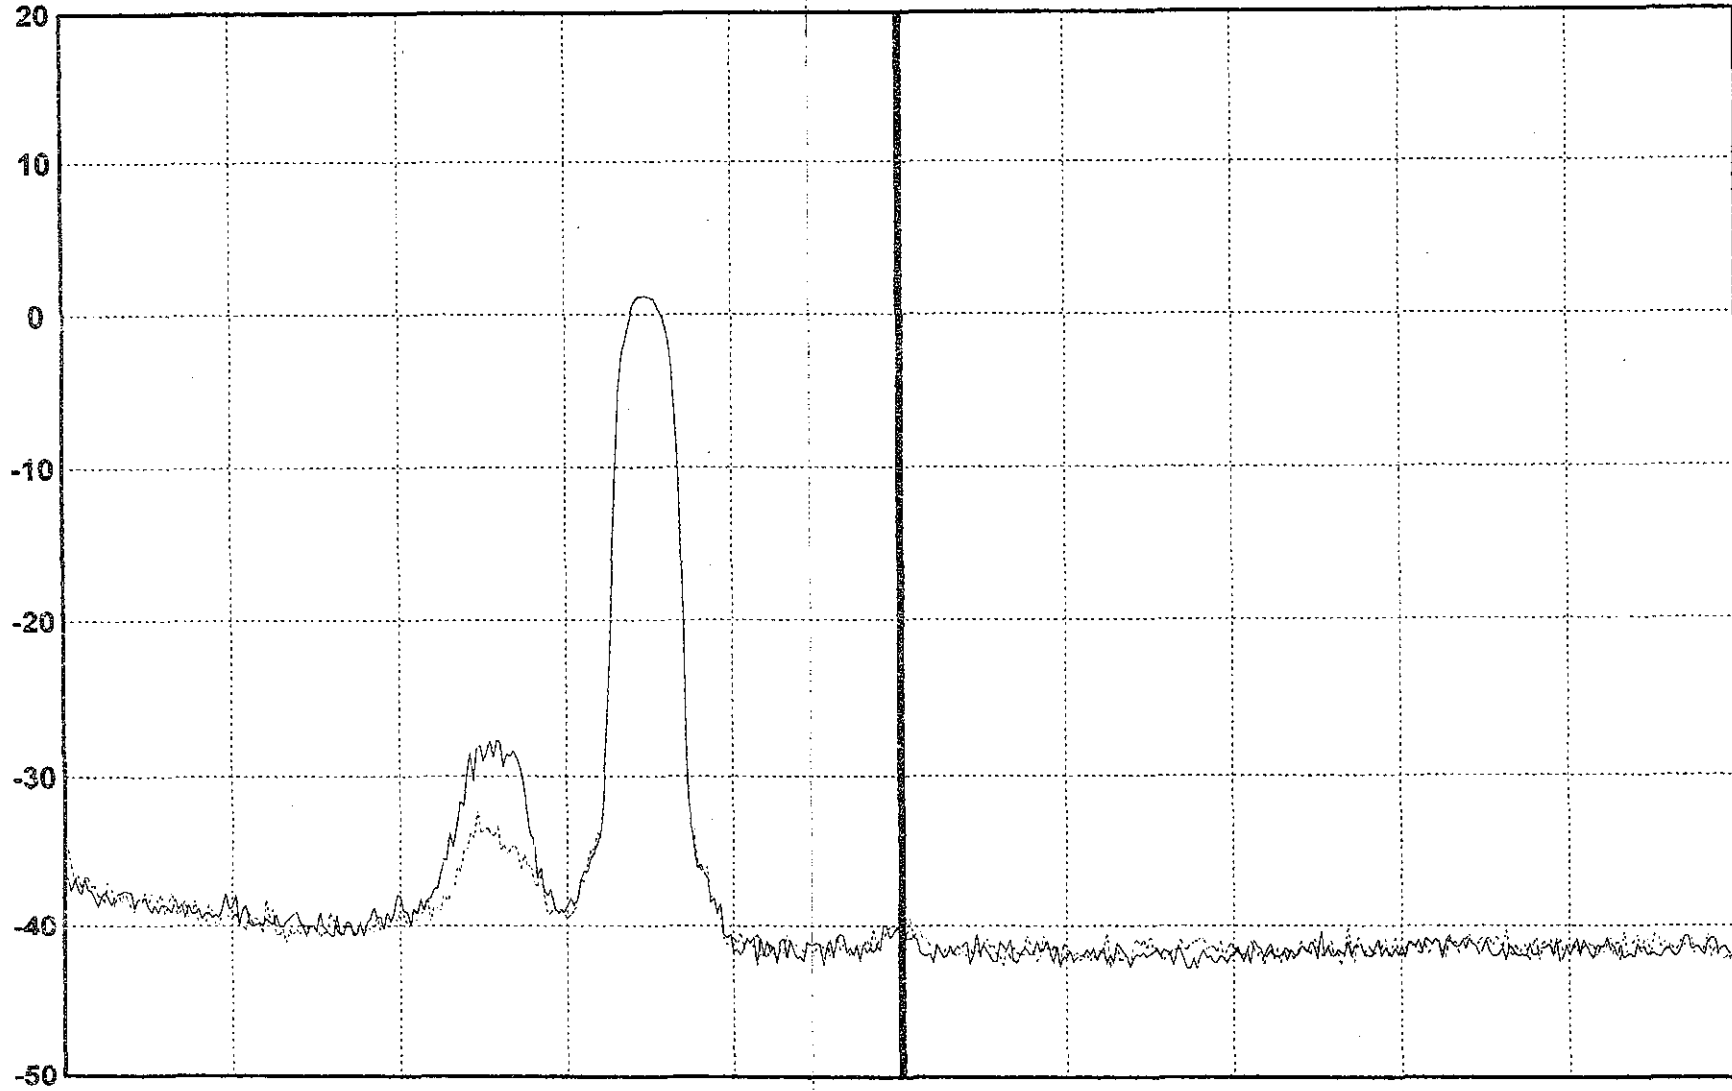

Time : 02:38:16 AM

Temp 26 C

ATT: 20 dB OFS: 0 dB

Field : 1 Line : 10

dBmV Video Channel: 21

CF: 163.250 MHz 17.7 dBmV

SPAN: 10 MHz

Average 2