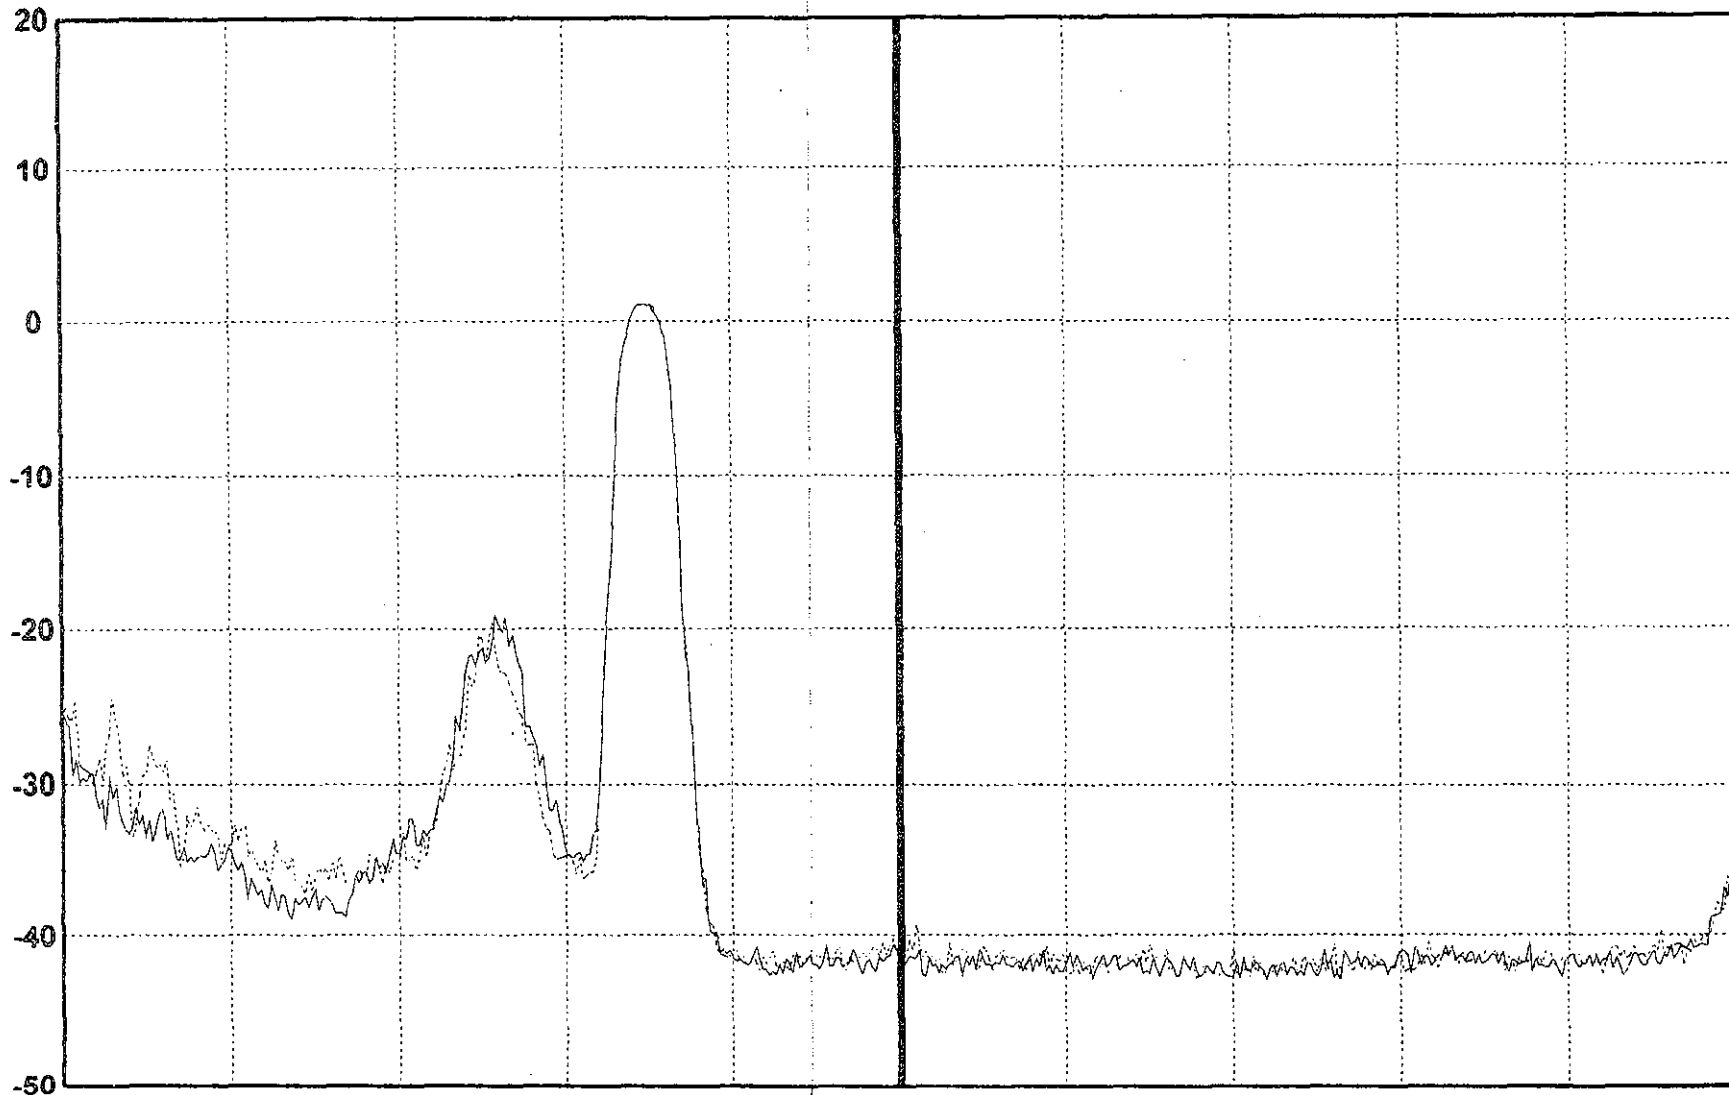

Time : 02:36:51 AM

Temp 26 C

ATT: 20 dB OFS: 0 dB

Field : 1 Line : 10

dBmV Video Channel: 3

CF: 61.250 MHz 17.2 dBmV

SPAN: 10 MHz

Average 2