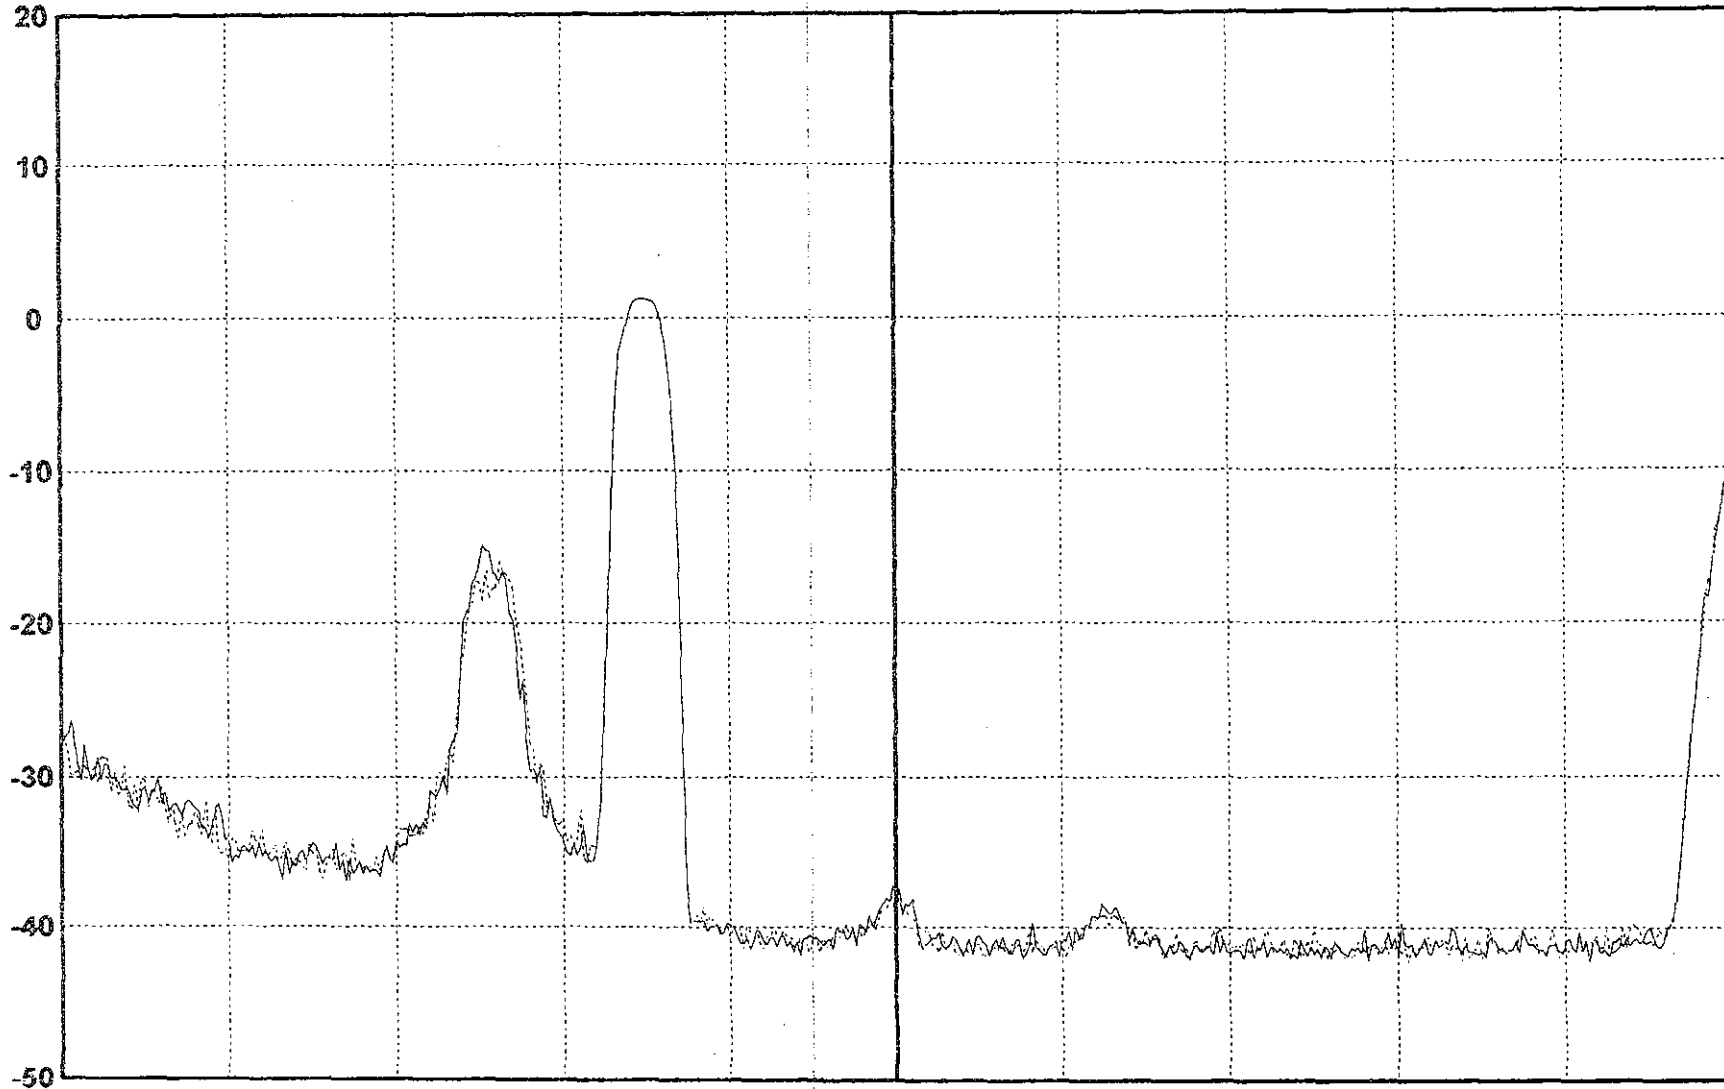

ATT: 20 dB OFS: 0 dB

Field : 1 Line : 10

dBmV

Video Channel: 66

CF: 475.250 MHz 17.1 dBmV

SPAN: 10 MHz

Average 2

CTB : 60.5 dB