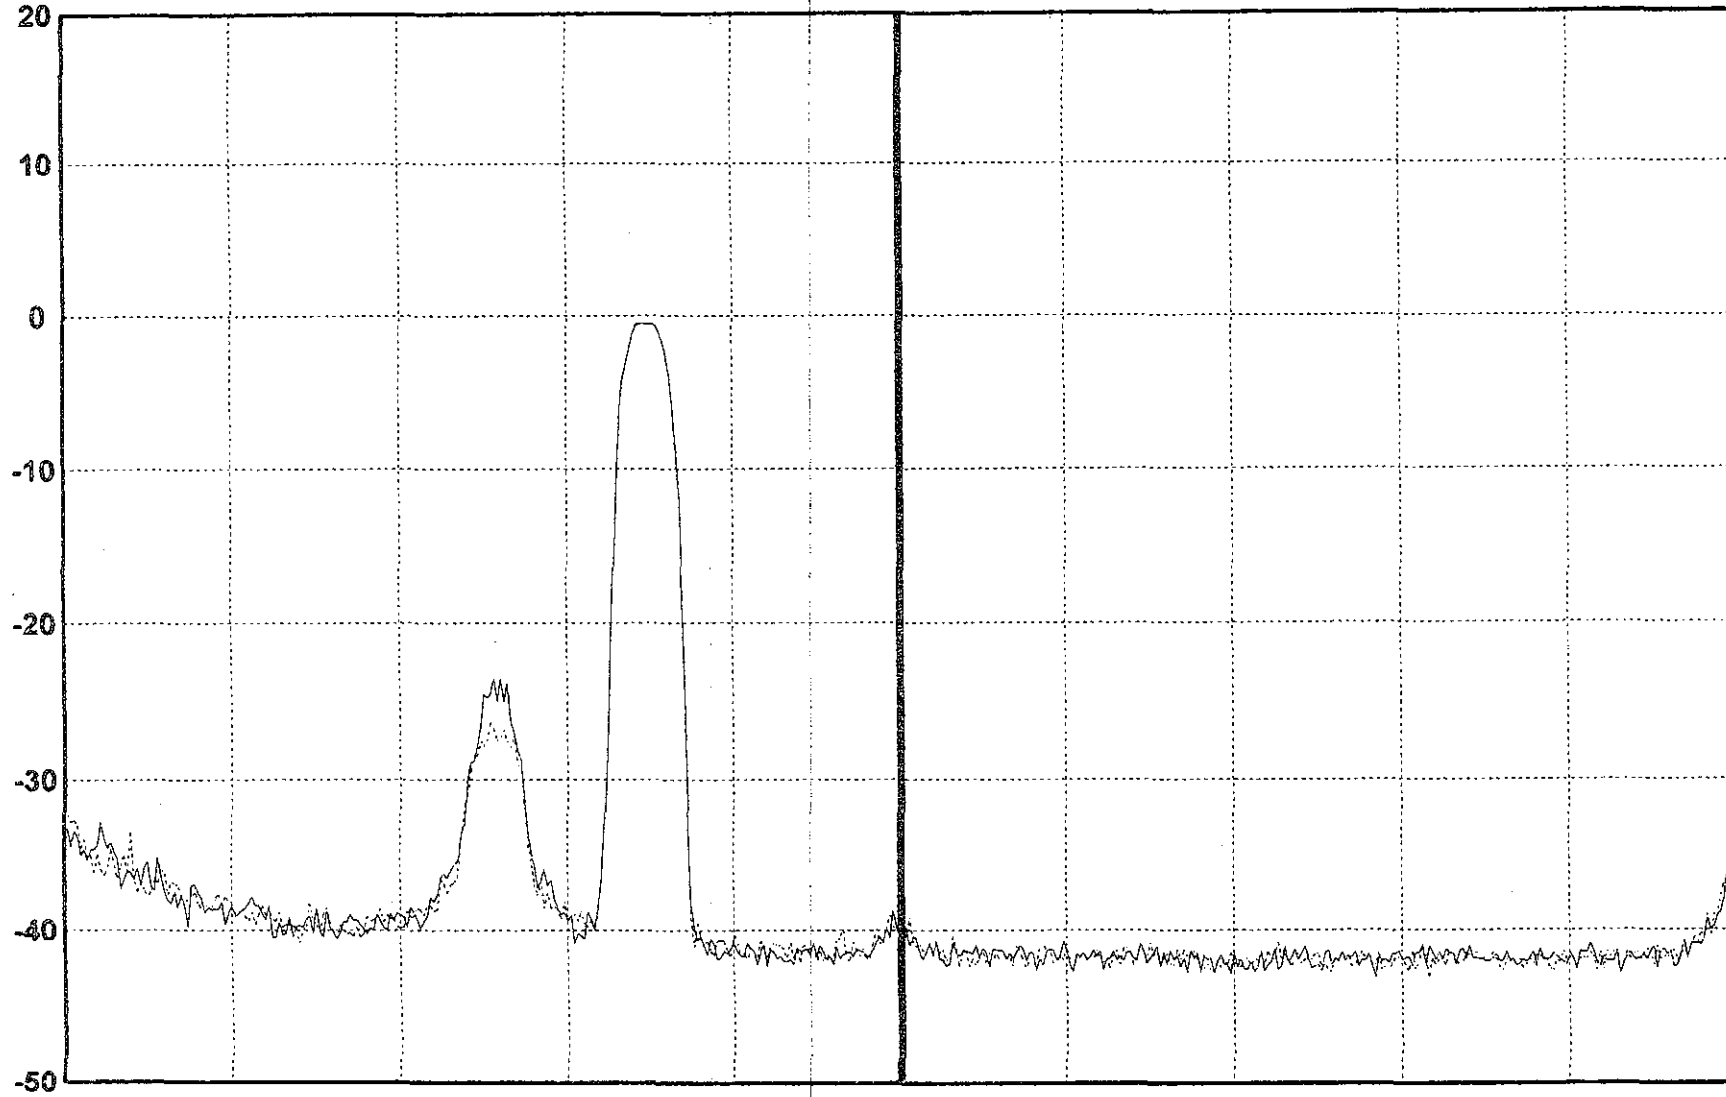

Time : 02:37:38 AM

Temp 26 C

ATT: 20 dB OFS: 0 dB

Field : 1 Line : 10

dBmV Video Channel: 11

CF: 199.250 MHz 18.5 dBmV

SPAN: 10 MHz

Average 2