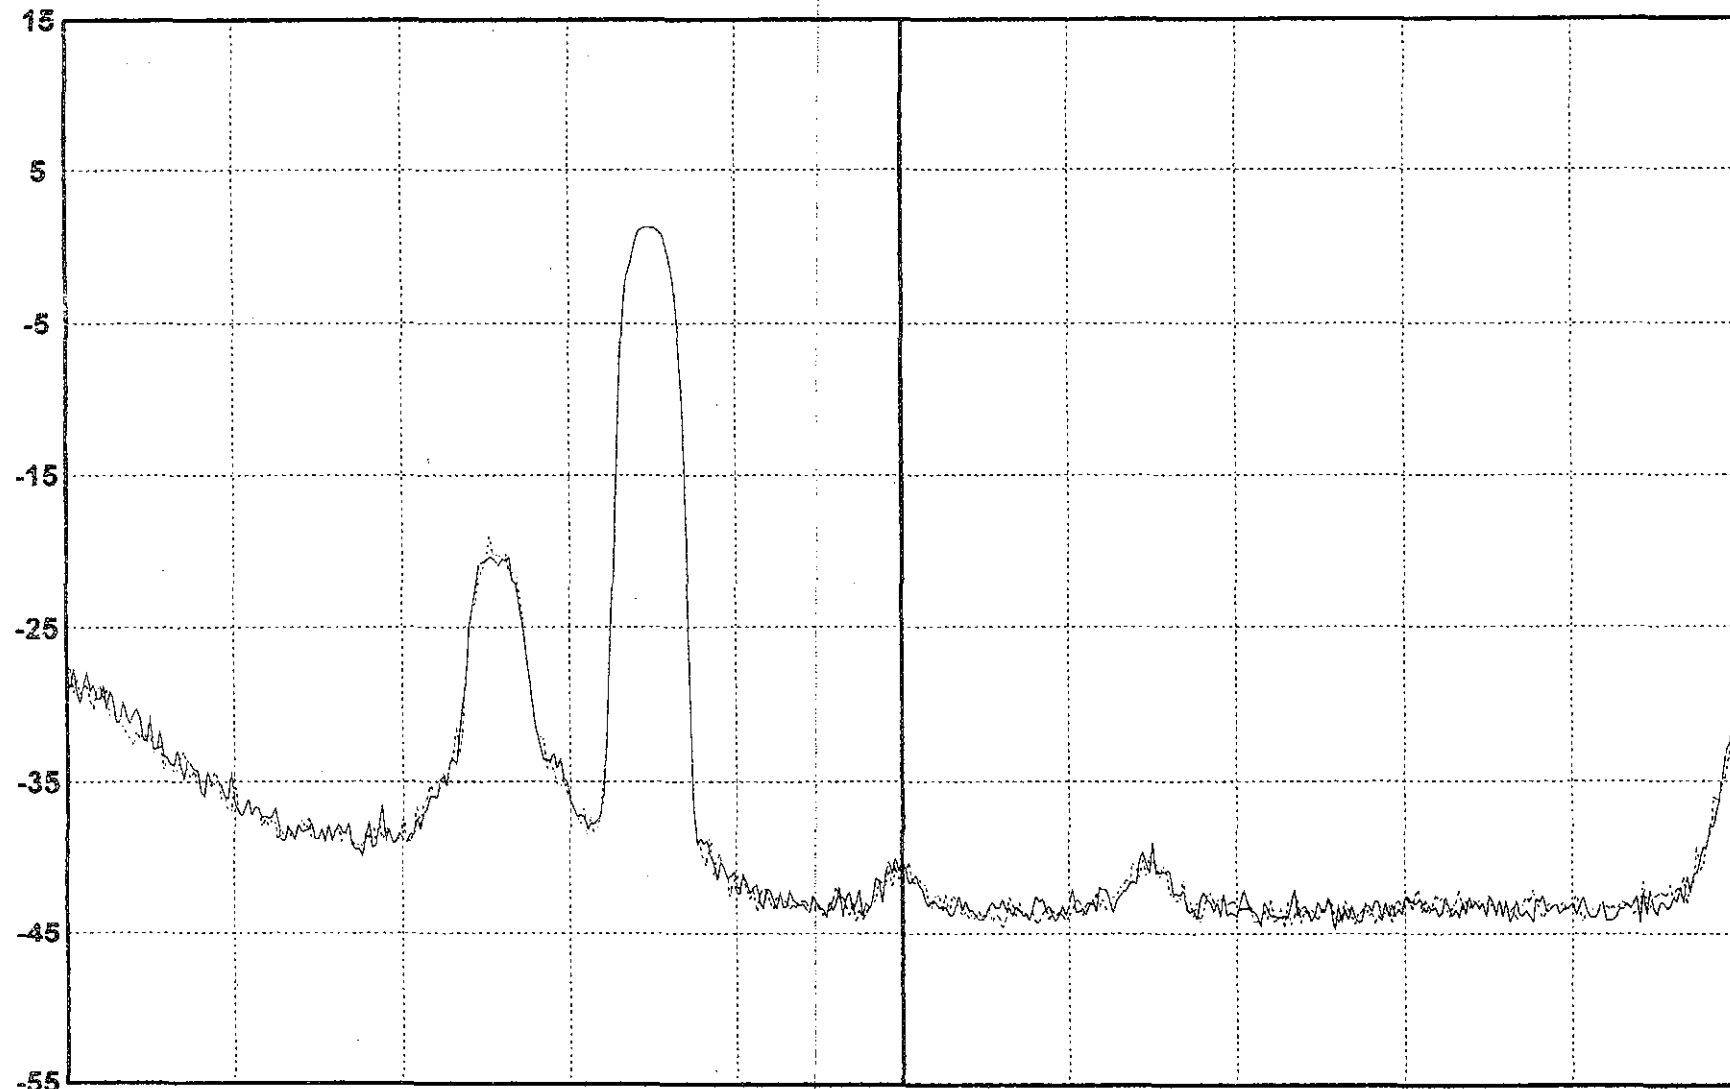

Time : 02:39:40 AM

Temp 26 C

ATT: 15 dB OFS: 0 dB

Field : 1 Line : 10

dBmV Video Channel: 30

CF: 259.262 MHz 15.5 dBmV

SPAN: 10 MHz

Average 2