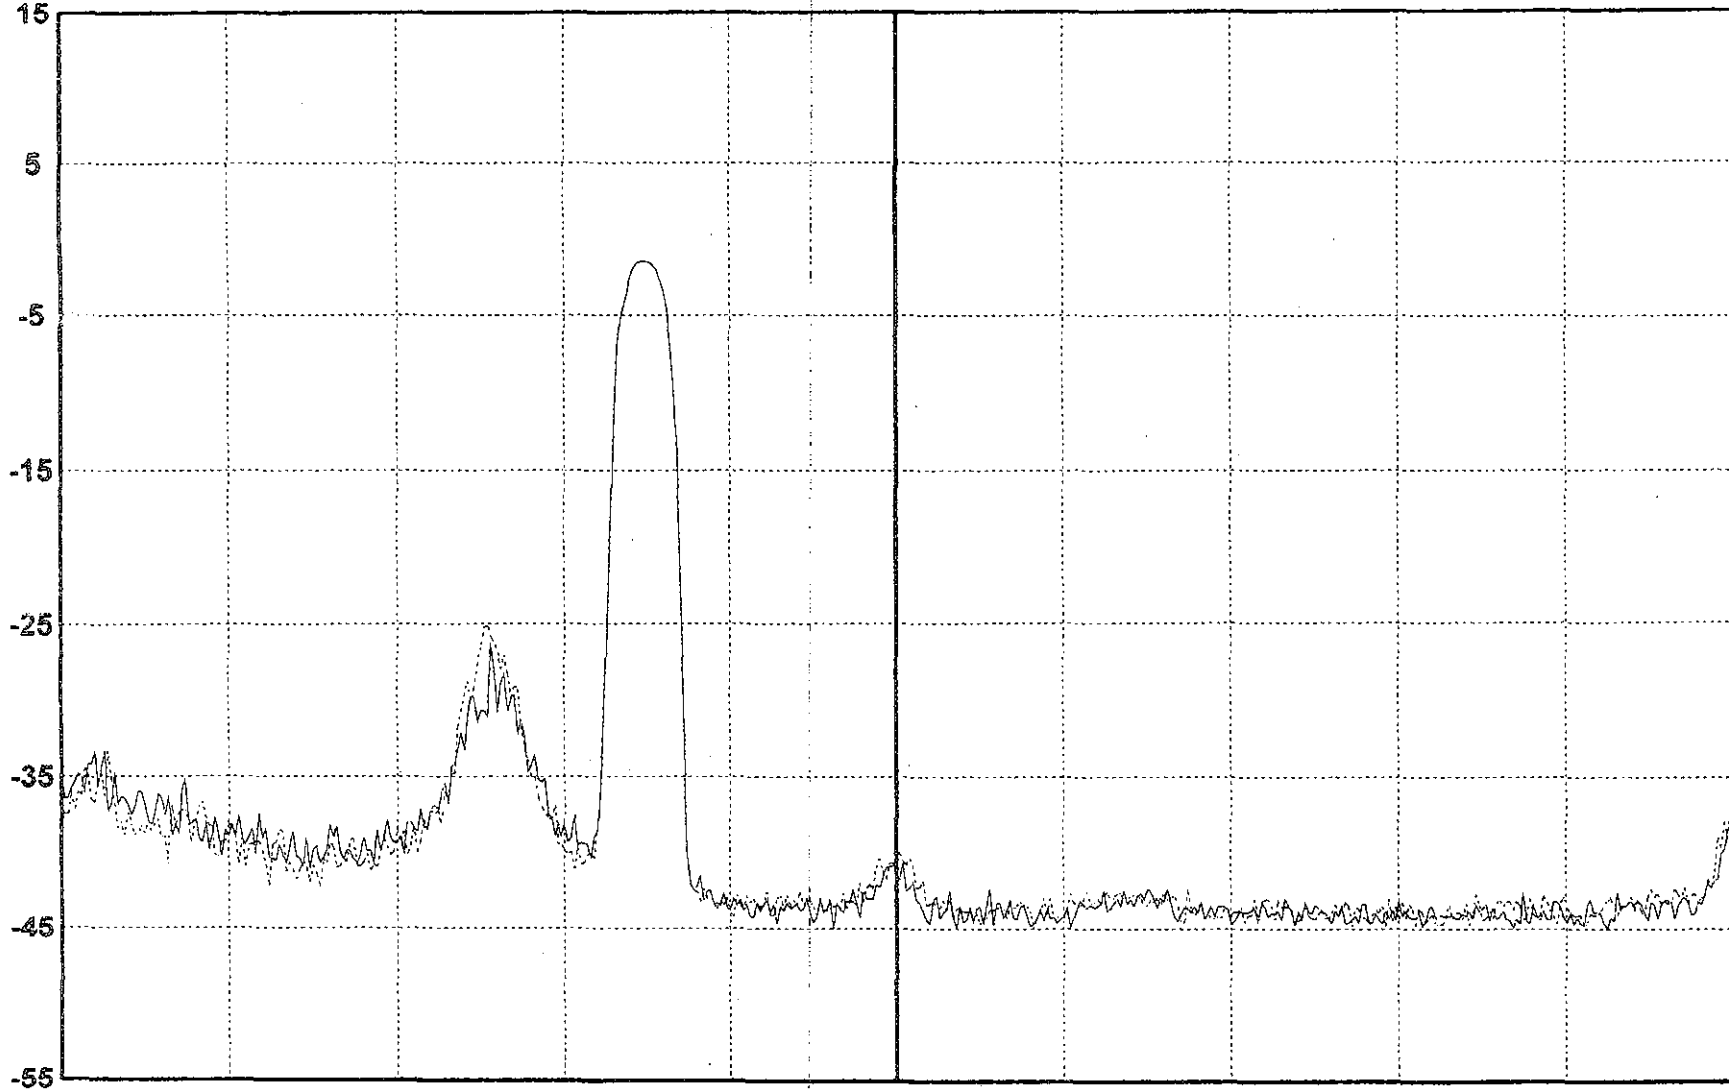

Unit Calibration Date : 8/29/2005 Unit Serial Number : 6528-0805

Tech. Name : of : CABLEVISION SYSTEMS CORP

Site Id : 704

Comments :

Mode : DIST

Date : January 30, 2008

Time : 02:40:10 AM

Temp 26 C

ATT: 15 dB OFS: 0 dB

Field : 1 Line : 10

dBmV

Video Channel: 36

CF: 295.262 MHz 14.8 dBmV

SPAN: 10 MHz

Average 2

CTB : 61.5 dB

0.0000 MHz

0.0 dB