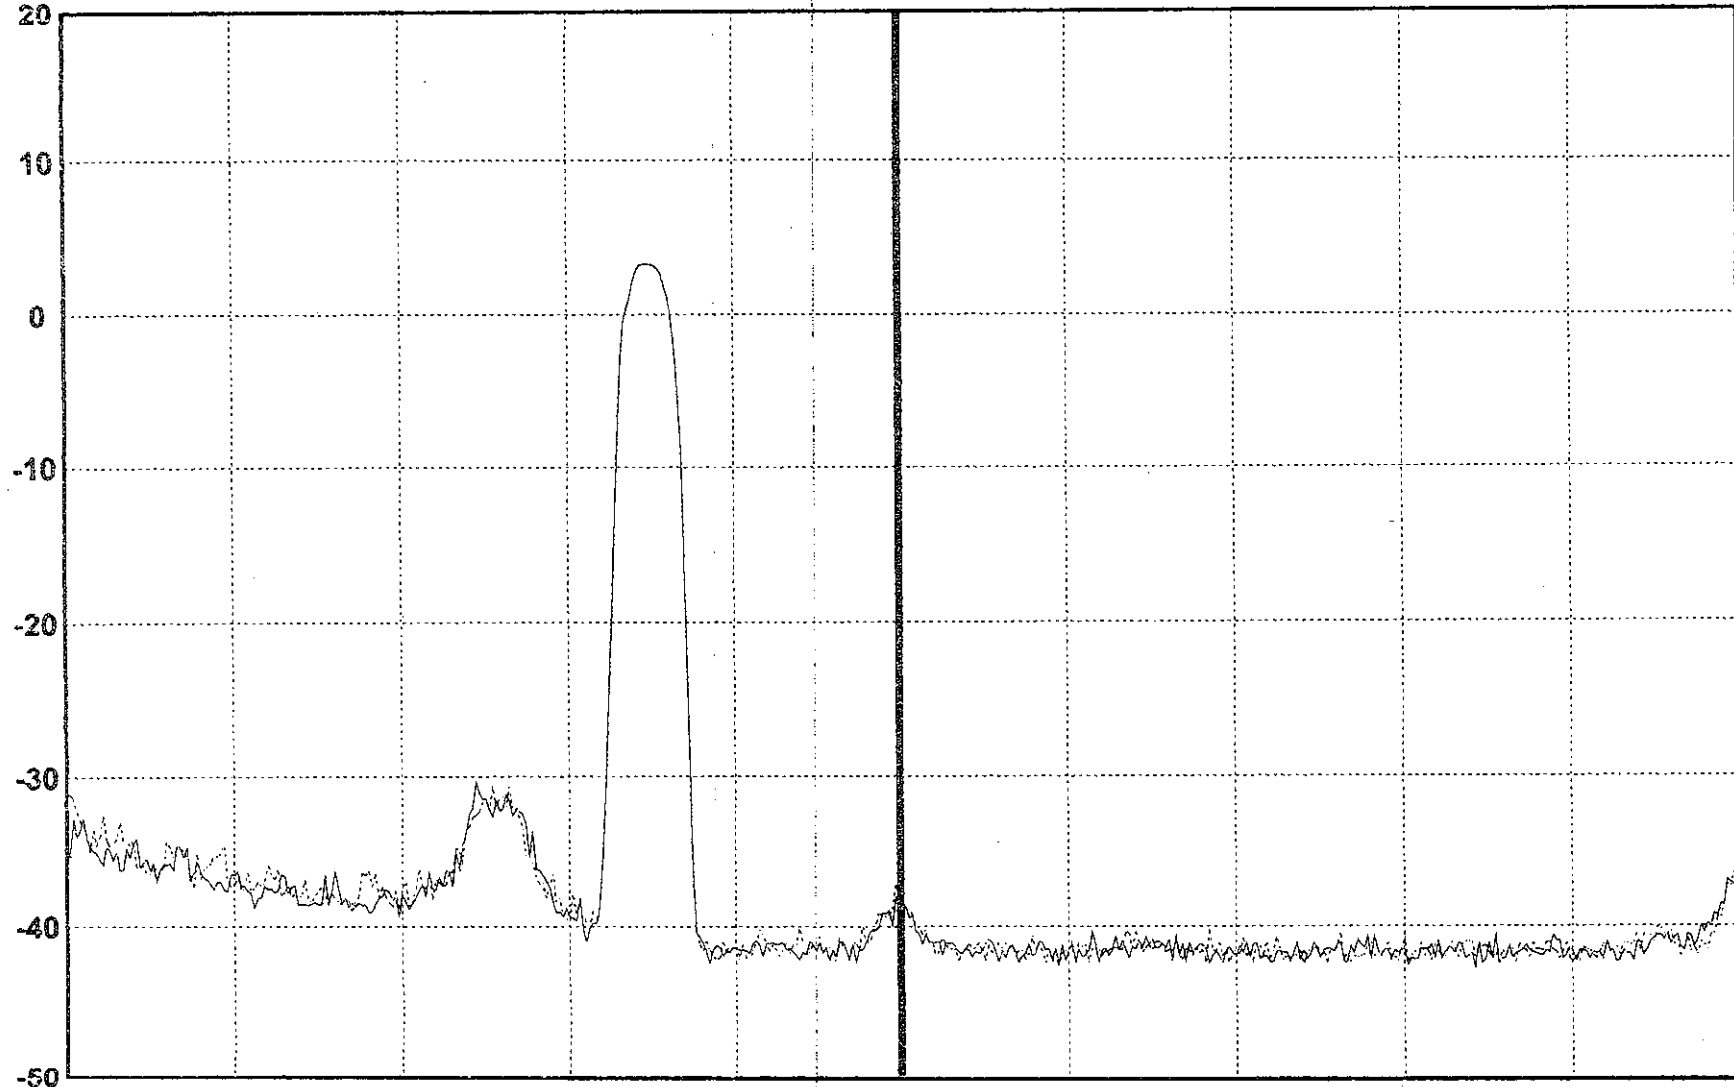

Unit Calibration Date : 8/29/2005 Unit Serial Number : 6528-0805

Tech. Name : of : CABLEVISION SYSTEMS CORP

Site Id : 704 Comments :

Mode : DIST

Date : January 30, 2008

Time : 02:40:51 AM

Temp 26 C

ATT: 20 dB OFS: 0 dB

Field : 1 Line : 10

dBmV Video Channel: 46

CF: 355.262 MHz 16.6 dBmV

SPAN: 10 MHz

Average 2

CTB : 60.8 dB

-0.0150 MHz

0.0 dB