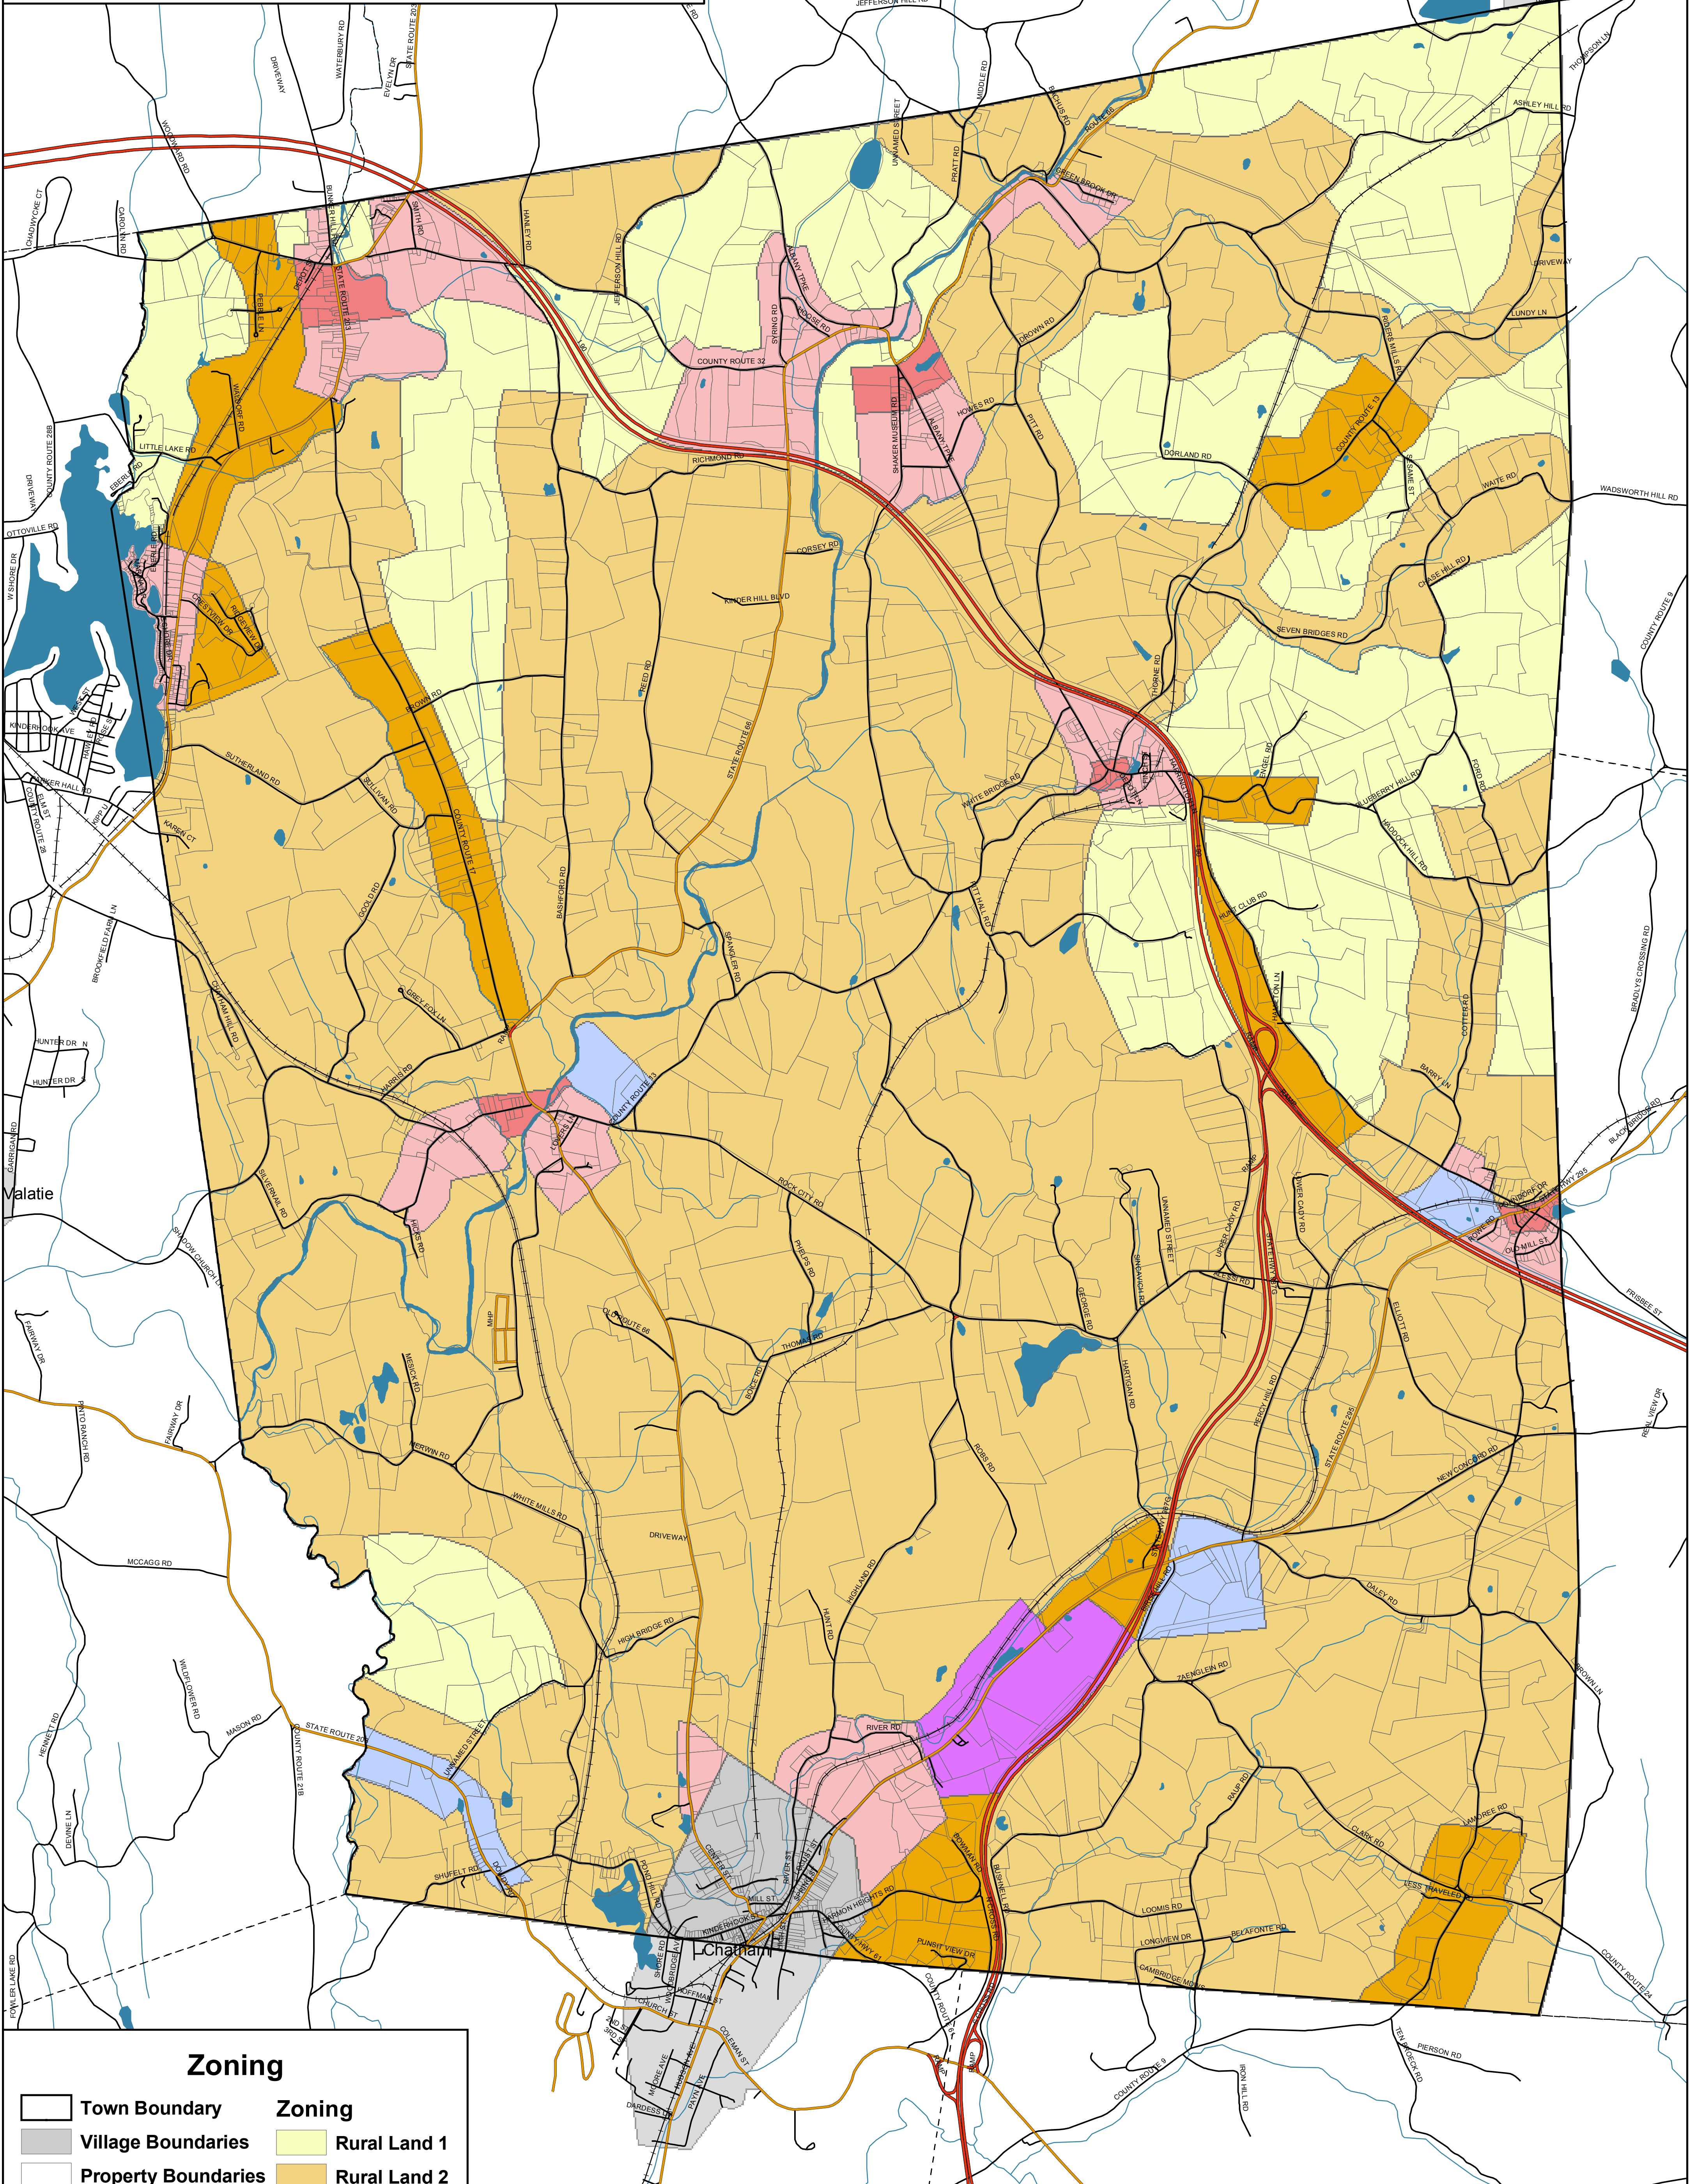

Town of Chatham

Columbia County, NY

Zoning

	Town Boundary		Rural Land 1
	Village Boundaries		Rural Land 2
	Property Boundaries		Rural Land 3
	Water Features		Hamlet 1
	Streams		Hamlet 2
			Industrial
			Business
			Village

Columbia County Transmission Project
 Article VII Application
 Figure 7-1

Draft Map Date:
 10-27-2004

Nan Stolzenburg, AICP - www.planningbetterplaces.com
 152 Stolzenburg Road, Berne, NY 12023
 Don Meltz, Planning and GIS - www.donmeltz.com